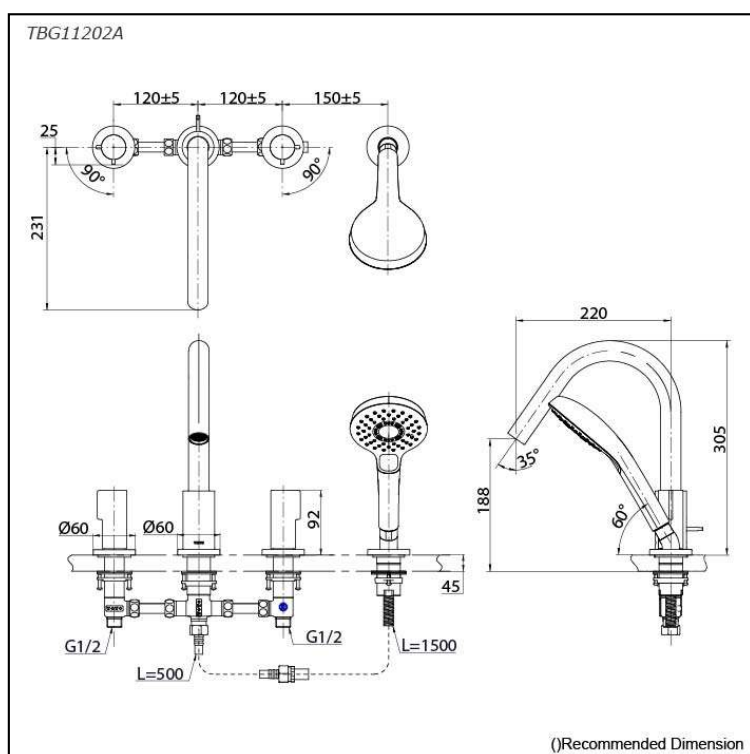

GF Series
Bath & Shower Set
(4-Holes)

Features

- Refined cylinder with fine finished inspire a high-end luxury feel
- Delicate workmanship develop a hairline and polished finish that generates a rich contrast in textures that provide delightful feel to the touch
- Easy Installation and Usage
- 1 mode function hand shower (COMFORT WAVE)

Specifications

Finish: Chrome
Material: Brass
Water Pressure: 0.05Mpa~1.0Mpa

Parts description

- **TBG11202A**
Bath & Shower Set
(4-Holes)

Flow Rate

TBG11202A

SPOUT

Flow Rate

TBG11202A

SHOWER