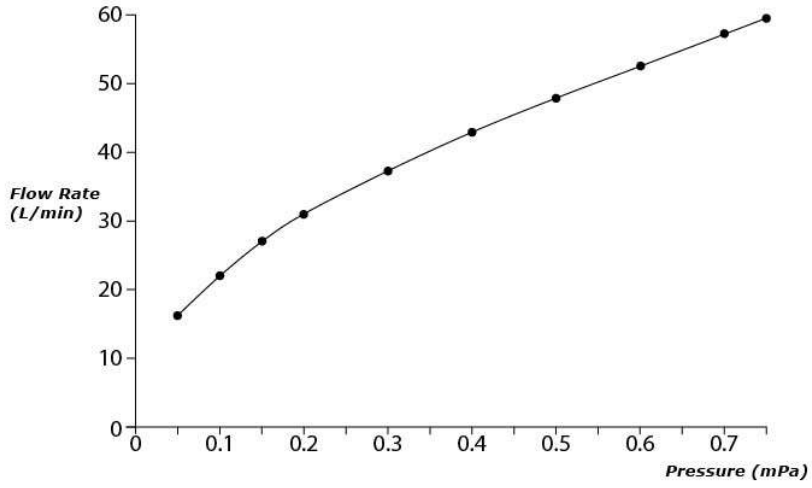

Specifications

Finish: Chrome
Material: Brass
Water Pressure: 0.05Mpa~1.0Mpa

Parts description

- **TBG11202A**
Bath & Shower Set
(4-Holes)

Flow Rate

TBG11202A

SPOUT

Flow Rate