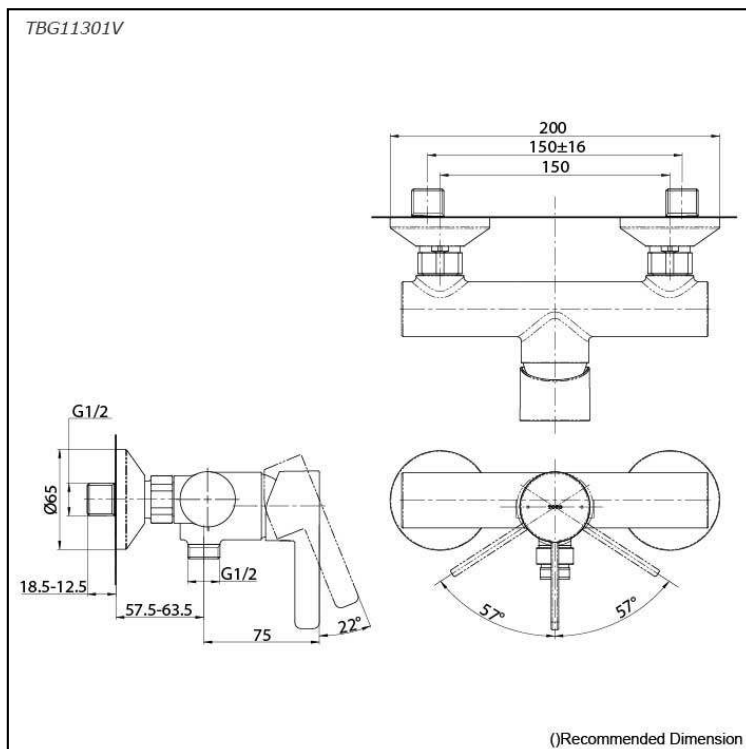

*GF Series
Exposed Single Lever Shower Mixer*

Features

- Refined cylinder with fine finished inspire a high-end luxury feel
- Delicate workmanship develop a hairline and polished finish that generates a rich contrast in textures that provide delightful feel to the touch
- Easy Installation and Usage
- Long lasting, COMFORT GLIDE mechanism for a smooth operation

Specifications

Finish: Chrome
 Material: Brass
 Water Pressure: 0.05MPa~1.0MPa

Parts description

- **TBG11301V**
Exposed Single Lever Shower Mixer

Flow Rate

TBG11301V