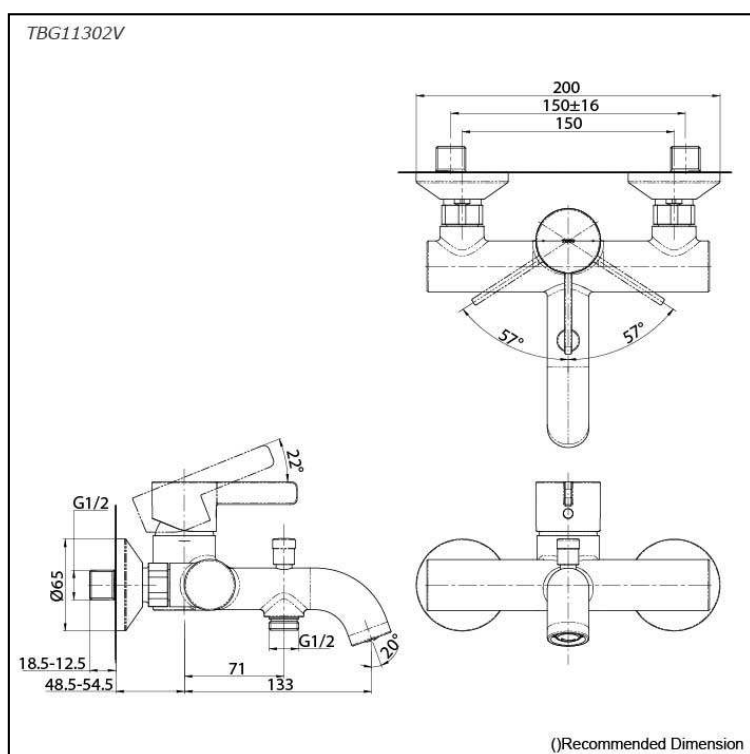

### Specifications

Finish: Chrome  
Material: Brass  
Water Pressure: 0.05MPa~1.0MPa

### Parts description

- **TBG11302V**  
Exposed Single Lever Bath & Shower Mixer