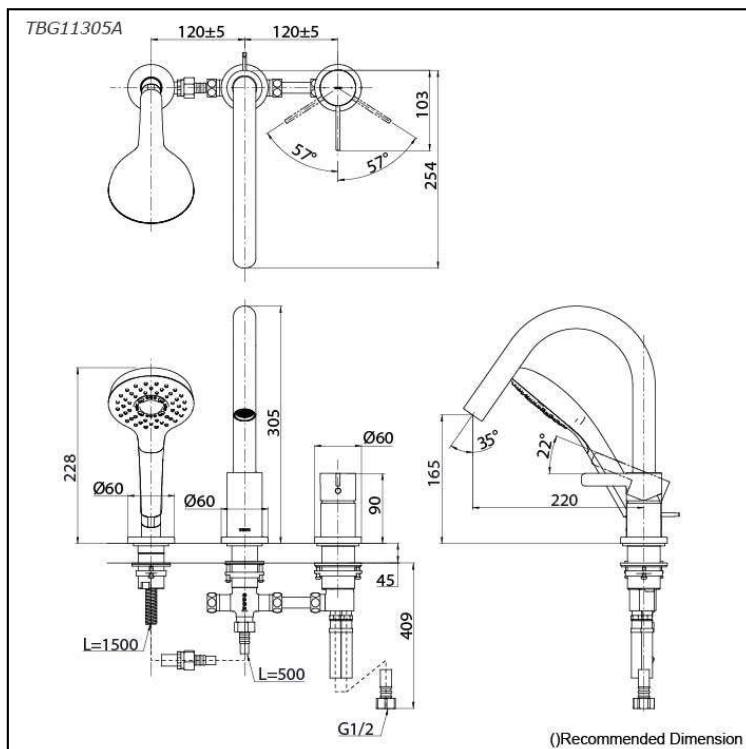

### Specifications

|                 |                |
|-----------------|----------------|
| Finish:         | Chrome         |
| Material:       | Brass          |
| Water Pressure: | 0.05Mpa~1.0Mpa |

### Parts description

- **TBG11305A**  
Bath & Shower Set  
(3-Holes)

### Flow Rate

TBG11305A

SPOUT

TBG11305A

SHOWER