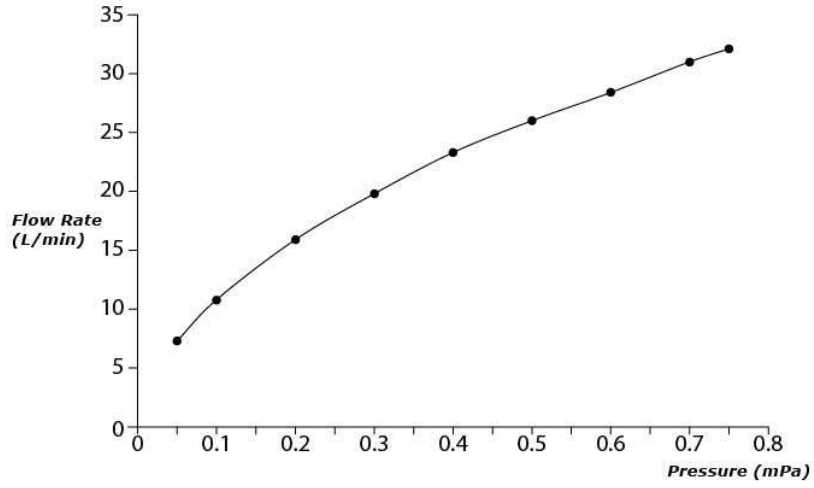

Flow Rate

TBG11305A

SPOUT