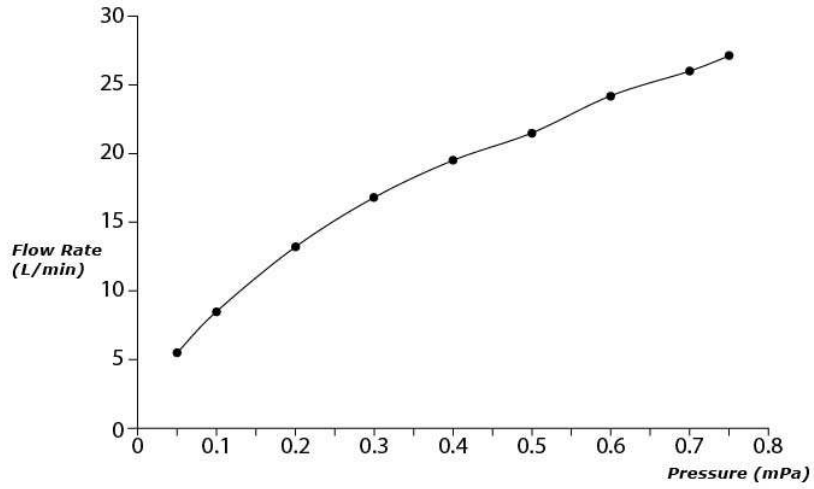

Flow Rate

TBG11306A /
TBN01105B

SPOUT