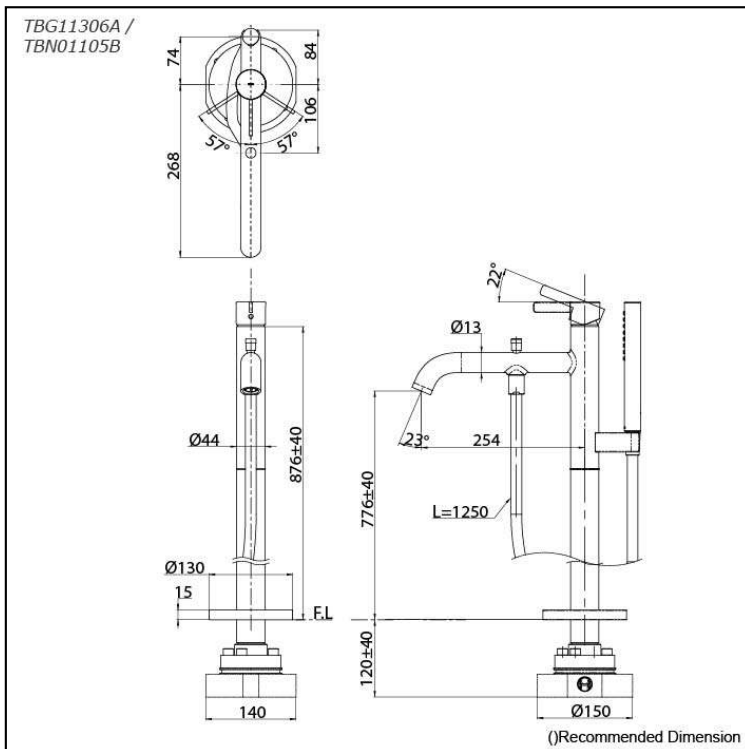

GF Series
Floor Standing Bath & Shower Set

Features

- Refined cylinder with fine finished inspire a high-end luxury feel
- Delicate workmanship develop a hairline and polished finish that generates a rich contrast in textures that provide delightful feel to the touch
- High corrosion resistance plating
- Easy Installation and Usage
- Long lasting COMFORT GLIDE mechanism for a smooth operation

Specifications

Finish: Chrome
Material: Brass
Water Pressure: 0.05MPa~1.0MPa

Parts description

- **TBG11306A**
Floor-standing Bath & Shower Set
- **TBN01105B**
Floor-standing Bath Filler Base

Flow Rate

TBG11306A /
TBN01105B

SPOUT

TBG11306A /
TBN01105B

SHOWER