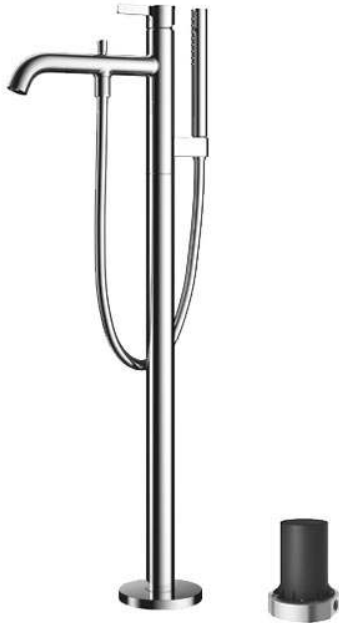

GF Series
Floor Standing Bath & Shower Set

Features

- Refined cylinder with fine finished inspire a high-end luxury feel
- Delicate workmanship develop a hairline and polished finish that generates a rich contrast in textures that provide delightful feel to the touch
- High corrosion resistance plating
- Easy Installation and Usage
- Long lasting COMFORT GLIDE mechanism for a smooth operation

Specifications

Finish: Chrome
Material: Brass
Water Pressure: 0.05MPa~1.0MPa

Parts description

- **TBG11306A**
Floor-standing Bath & Shower Set
- **TBN01105B**
Floor-standing Bath Filler Base

Flow Rate

TBG11306A /
TBN01105B

SPOUT

TBG11306A /
TBN01105B

SHOWER