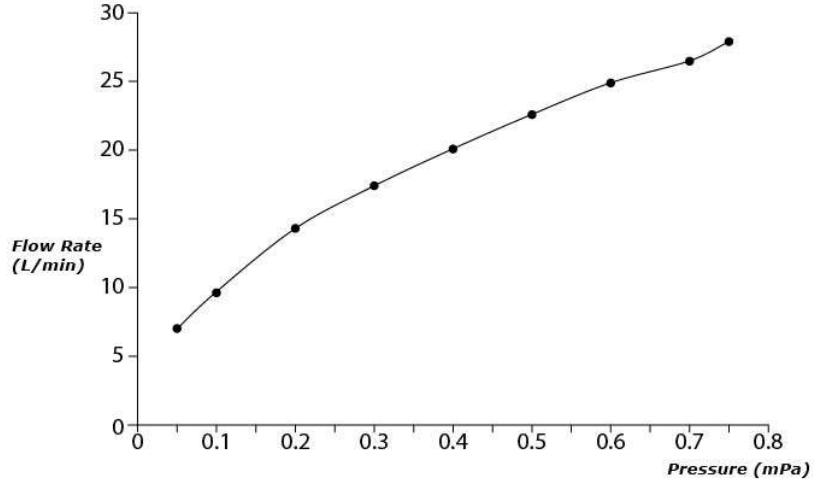

## Flow Rate

TBP03301A  
TBN01105B

SPOUT

TBP03301A  
TBN01105B

SHOWER