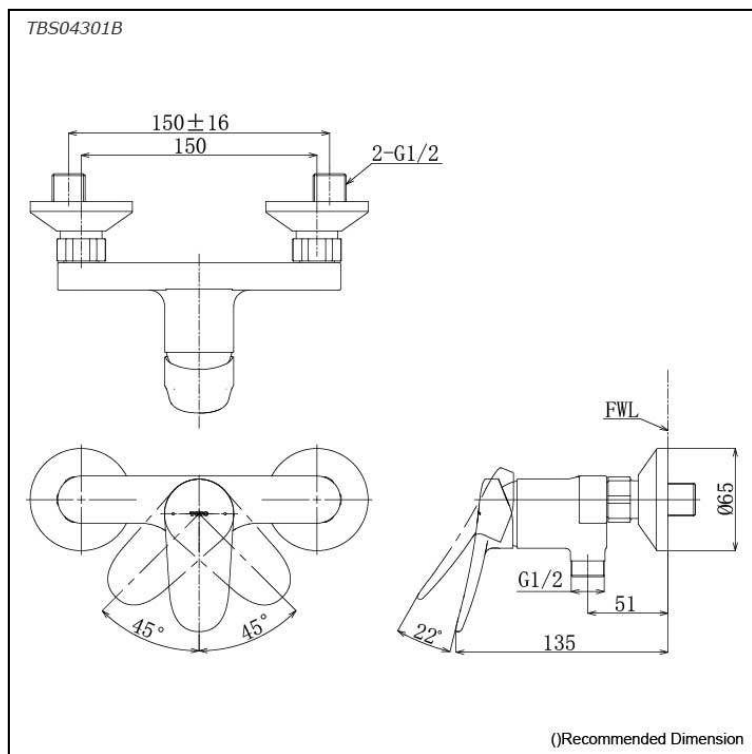

*LF Series
Exposed Single Lever Shower Mixer*

Features

- Design Concept is Life and Flex.
- TOTO original cartridge for smooth control
- High corrosion resistance plating

Specifications

Finish: Chrome

Material: Brass

Parts description

- **TBS04301B**
Exposed Single Lever Shower Mixer

Flow Rate

TBS04301B