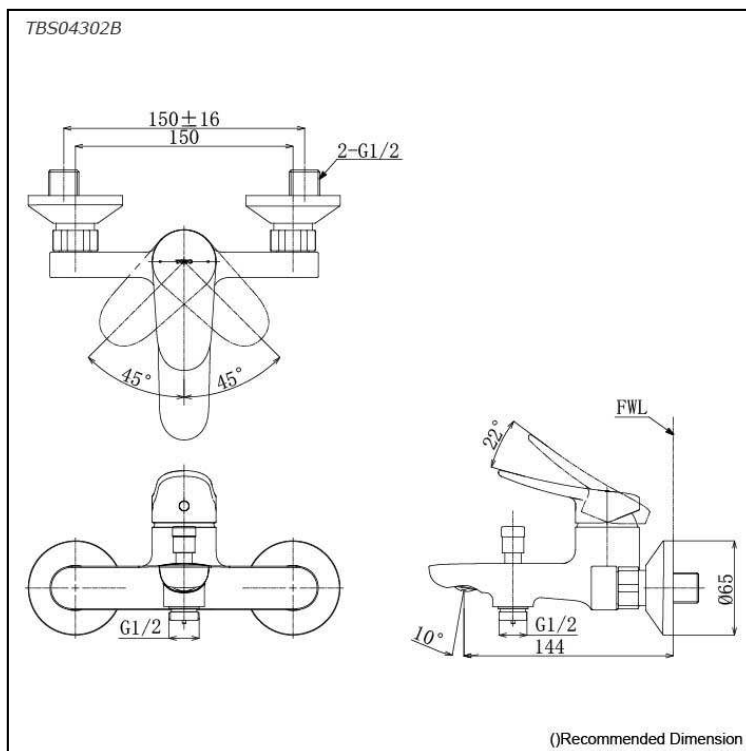

*LF Series
Exposed Single Lever Bath &
Shower Mixer*

Features

- Design Concept is Life and Flex.
- TOTO original cartridge for smooth control
- High corrosion resistance plating

Specifications

Finish: Chrome

Material: Brass

Parts description

- **TBS04302B**
Exposed Single Lever Bath & Shower Mixer

Flow Rate

TBS04302B