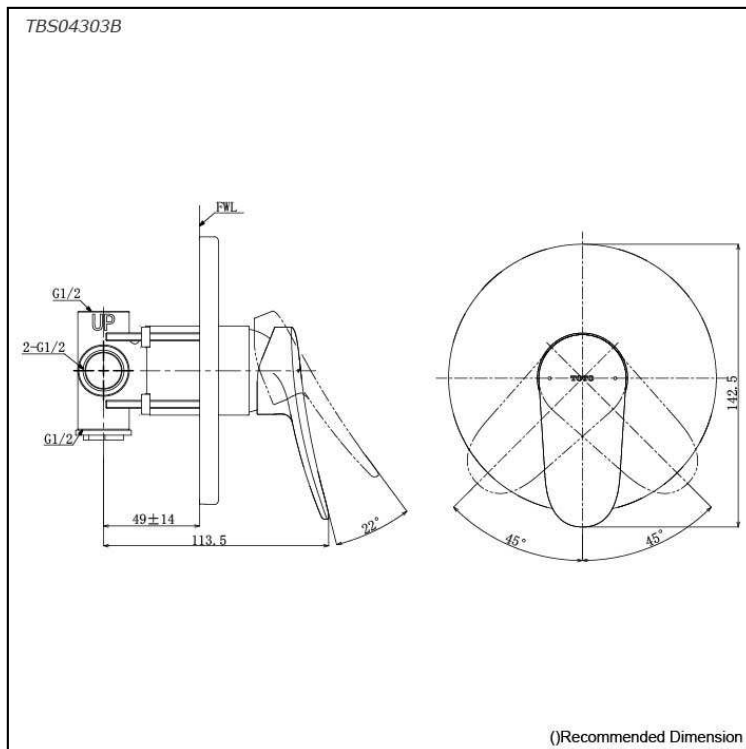

### Parts description

- **TBS04303B**  
Single Lever Shower Mixer (w/ valve)