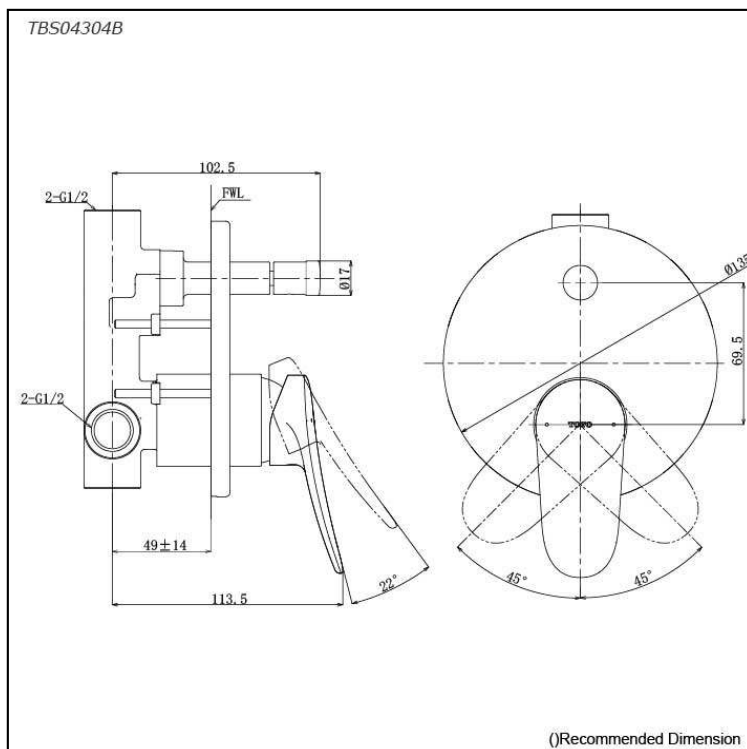

### Parts description

- **TBS04304B**  
Single Lever Shower Mixer with Diverter  
(w/ valve)