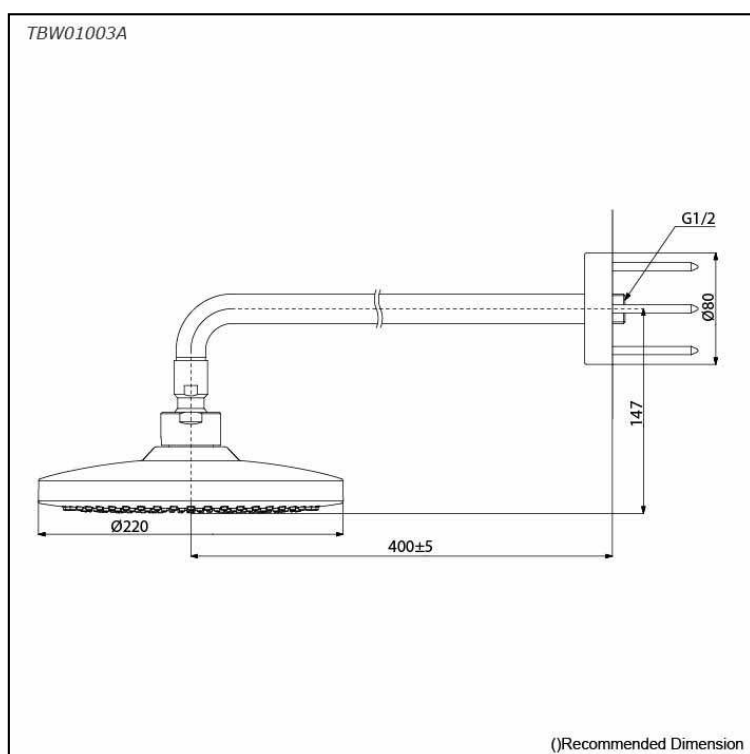

*G Selection
Over Head Shower
(Wall Type) (1 mode)*

Features

- 1 mode function, Round shape over head shower (Comfort Wave)
- Safety with anti-drop mechanism

Specifications

Water Pressure: 0.05 Mpa ~ 1.0 Mpa
 Finish: Chrome
 Material: Brass (Body)
 ABS Plastic (Shower)
 Size: Diameter: 220mm
 Shape: Round

Parts description

- **TBW01003A**
Over Head Shower (Wall Type) (1 mode)

Flow Rate

TBW01003A