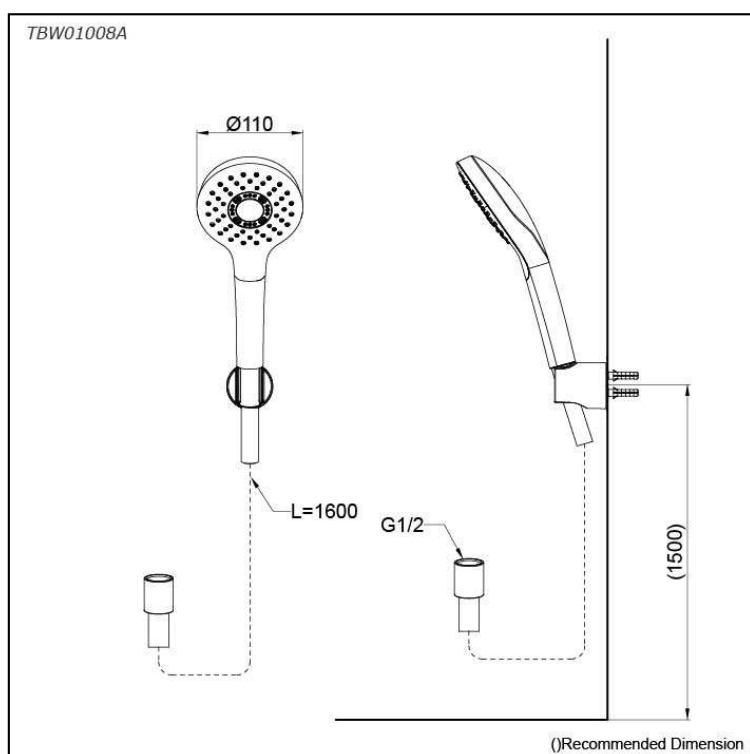

*G Selection
Hand Shower
(1 mode)*

Features

- 1 mode function with Round shape hand shower (COMFORT WAVE)
- Comfortable use with anti-rotation mechanism

Specifications

Finish:	Chrome
Material:	ABS Plastic (Shower)
Shape:	Round
Dimension:	Diameter 110mm
Water Pressure:	0.05Mpa~0.75Mpa

Parts description

- **TBW01008A**
Hand Shower (1 mode)

Flow Rate

TBW01008A