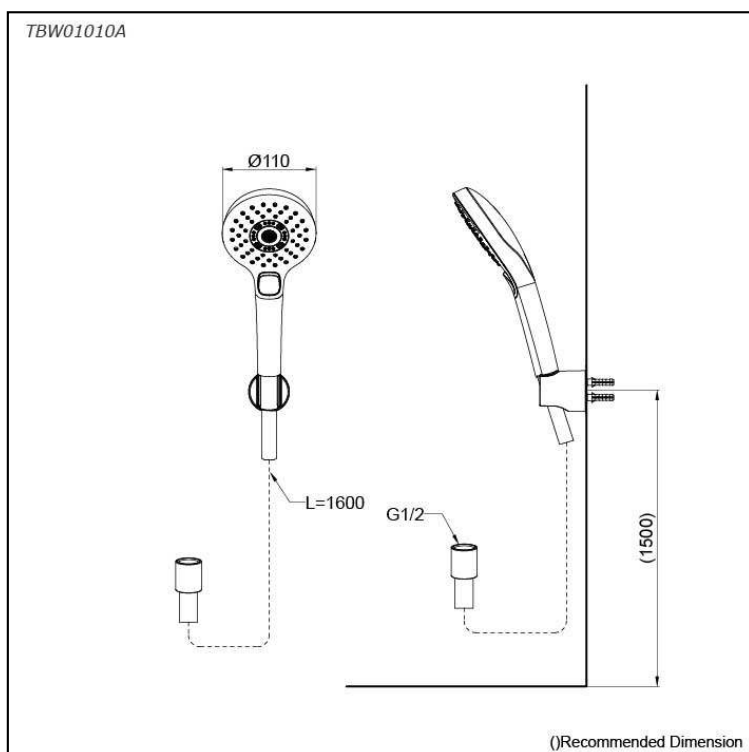

*G Selection
Hand Shower
(3 mode)*

Features

- 3 mode function, Round shape hand shower (WARM PILLAR, COMFORT WAVE, ACTIVE WAVE)
- Comfortable use with anti-rotation mechanism

Specifications

Finish:	Chrome
Material:	ABS Plastic (Shower)
Shape:	Round
Dimension:	Diameter 110mm
Water Pressure:	0.05Mpa~0.75Mpa

Parts description

- **TBW01010A**
Hand Shower (3 mode)

Flow Rate

TBW01010A