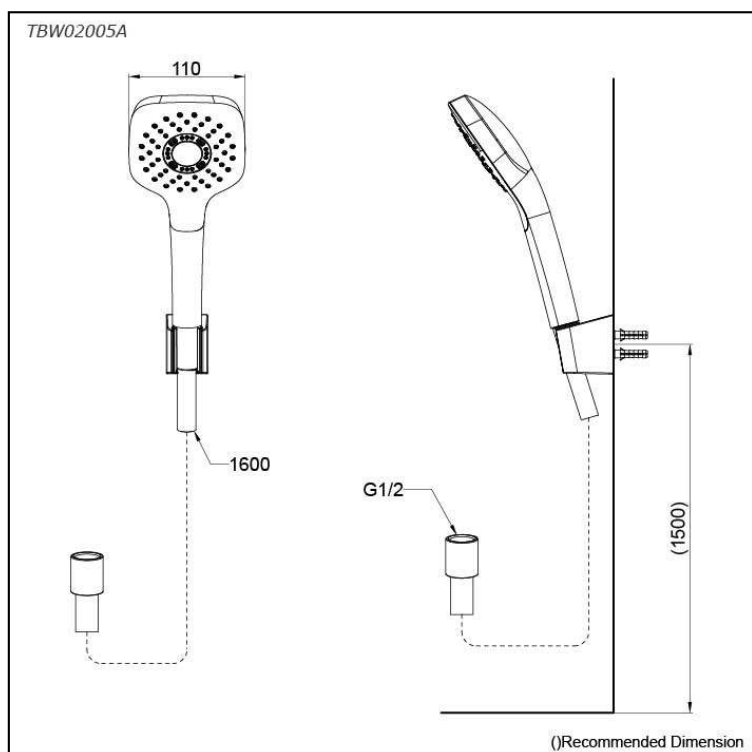

G Selection
Hand Shower
(1 mode)

Features

- 1 mode function, Square shape hand shower (COMFORT WAVE)
- Comfortable use with anti-rotation mechanism.

Specifications

Finish:	Chrome
Material:	ABS Plastic (Shower)
Shape:	Square
Dimension:	110mm
Water Pressure:	0.05Mpa~0.75Mpa

Parts description

- **TBW02005A**
Hand Shower (1 mode)

Flow Rate

TBW02005A