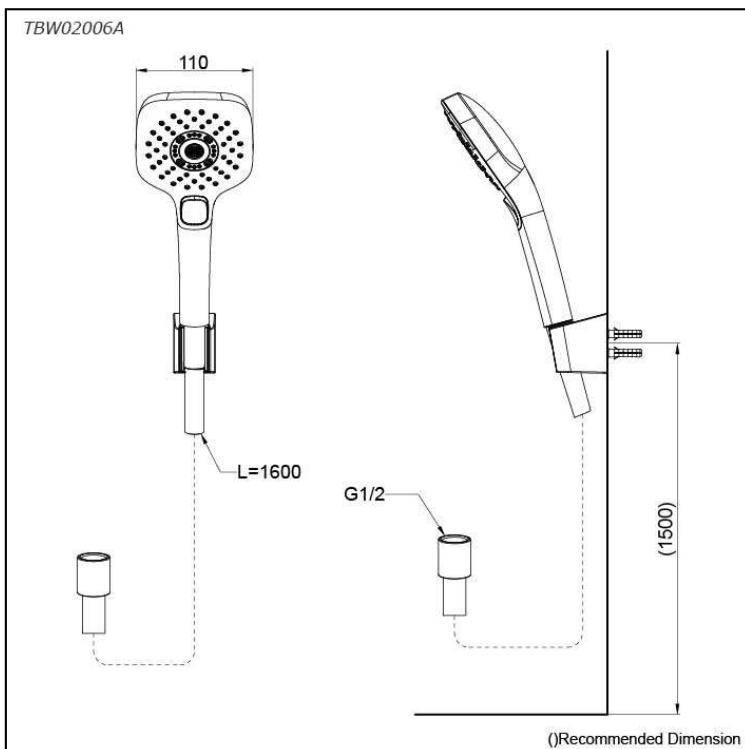

*G Selection
Hand Shower
(3 mode)*

Features

- 3 mode function, Square shape hand shower (WARM PILLAR, COMFORT WAVE, ACTIVE WAVE)
- Comfortable use with anti-rotation mechanism.

Specifications

Finish:	Chrome
Material:	ABS Plastic (Shower)
Shape:	Square
Dimension:	110mm
Water Pressure:	0.05Mpa~0.75Mpa

Parts description

- **TBW02006A**
Hand Shower (3 mode)

Flow Rate

TBW02006A