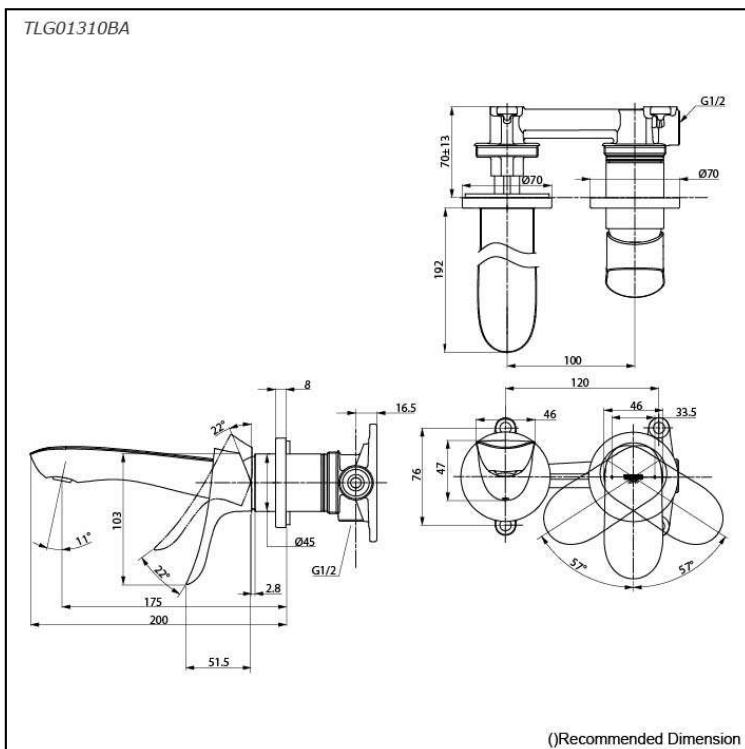

GO Series
 Wall-Mount Single Lever Lavatory Faucet
 (Short Spout) (w/o Pop-up Waste)

Features

- Design Concept is Gorgeous and Organic.
- TOTO original cartridge for smooth control
- High corrosion resistance plating
- TOTO aerated water technology, ECOCAP adds air to the water to achieve full water jet with less amount of water usage.

Specifications

Finish: Chrome
 Material: Brass
 Water Pressure: 0.05Mpa~1.0Mpa

Parts description

- **TLG01310BA**
 Wall-mounted Single Lever Lavatory Faucet (Short Spout) w/o waste fitting

Flow Rate