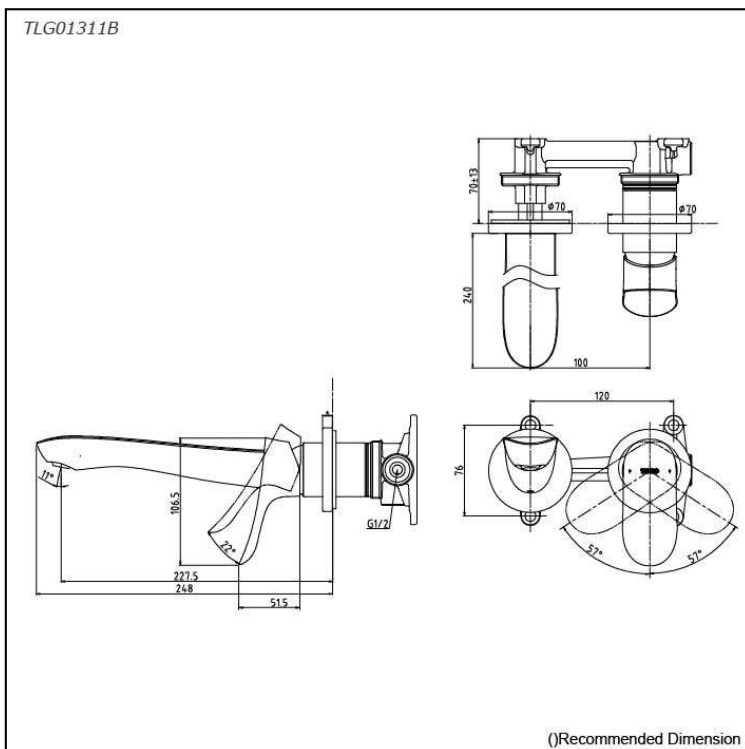

GO Series
 Wall-Mount Single Lever Lavatory Faucet
 (Long Spout) (w/o Pop-up Waste)

Features

- Design Concept is Gorgeous and Organic.
- TOTO original cartridge for smooth control
- High corrosion resistance plating
- TOTO aerated water technology, ECOCAP adds air to the water to achieve full water jet with less amount of water usage.

Specifications

Finish: Chrome
 Material: Brass
 Water Pressure: 0.05Mpa~1.0Mpa

Parts description

- **TLG01311B**
 Wall-Mount Single Lever Lavatory Faucet
 (Long Spout) w/o waste fitting

TLG01311B