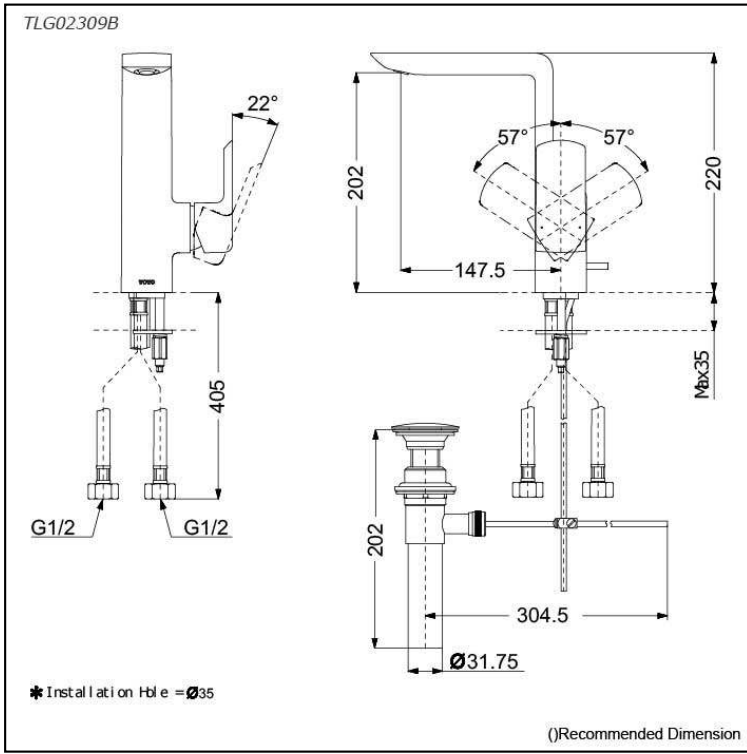

*GR Series
Single Lever Lavatory Faucet
(Side handle)
(w/ Pop-up Waste)*

Features

- Design Concept is Gorgeous and Regal
- Long lasting, comfort glide mechanism for a smooth operation
- High corrosion resistance plating
- TOTO aerated water technology, ECOCAP adds air to the water to achieve full water jet with less amount of water usage.

Specifications

Finish: Chrome

Material: Brass

Parts description

- **TLG02309B**
Single Lever Lavatory Faucet (Side handle)
(w/ Pop-up Waste)

TLG02309B

FAUCETS

Flow Rate