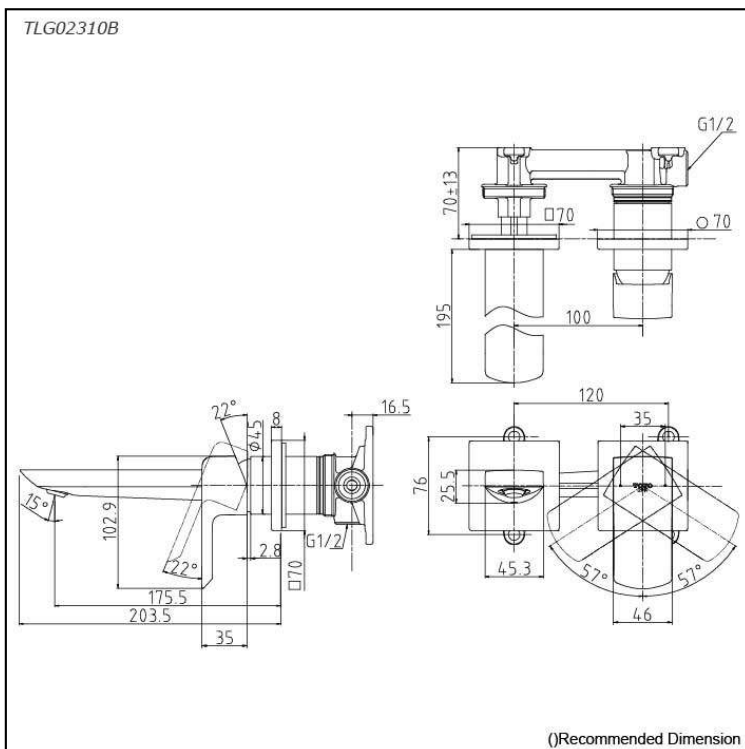

GR Series
 Wall-Mount Single Lever Lavatory Faucet
 (Short Spout) (w/o Pop-up Waste)

Features

- Design Concept is Gorgeous and Regal
- Long lasting, comfort glide mechanism for a smooth operation
- High corrosion resistance plating
- TOTO aerated water technology, ECOCAP adds air to the water to achieve full water jet with less amount of water usage.

Specifications

Finish: Chrome
 Material: Brass
 Water Pressure: 0.05Mpa~1.0Mpa

Parts description

- **TLG02310B**
 Wall-Mount Single Lever Lavatory Faucet
 (Short Spout) w/o waste fitting

Flow Rate

TLG02310B