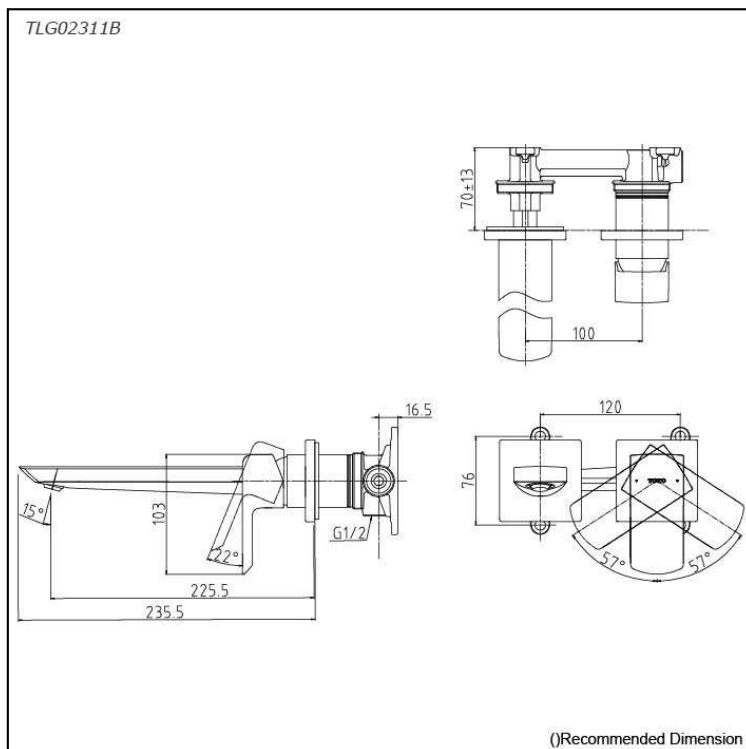

### Specifications

Finish: Chrome  
 Material: Brass  
 Water Pressure: 0.05Mpa~1.0Mpa

### Parts description

- **TLG02311B**  
 Wall-Mounted Single Lever Lavatory Faucet (Long Spout) w/o waste fitting

### Flow Rate

TLG02311B