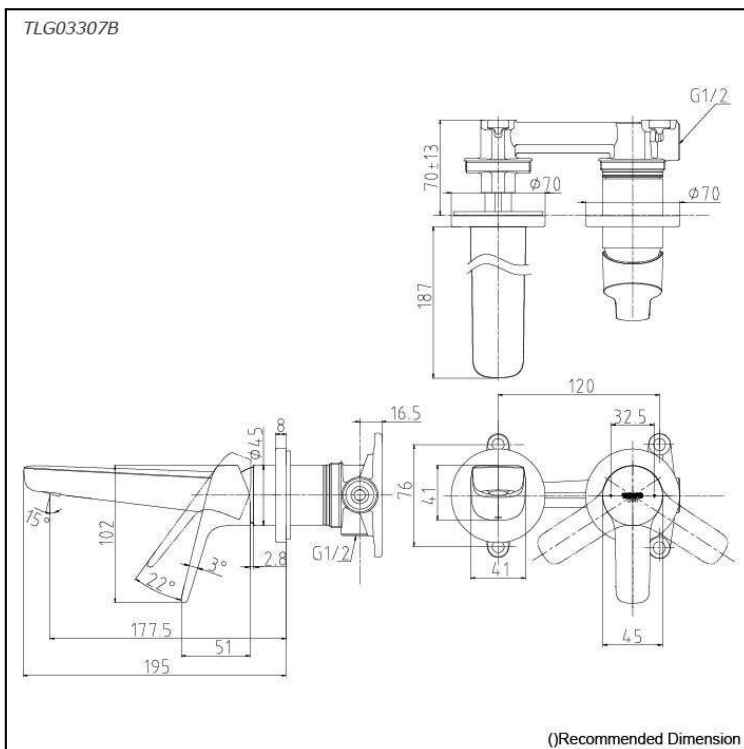

GS Series
Wall-Mount Single Lever Lavatory Faucet
 (Short Spout) (w/o Pop-up Waste)

Features

- Design Concept is Gorgeous and Regal
- TOTO original cartridge for smooth control
- High corrosion resistance plating
- TOTO aerated water technology, ECOCAP adds air to the water to achieve full water jet with less amount of water usage

Specifications

Finish: Chrome
 Material: Brass
 Water Pressure: 0.05Mpa~1.0Mpa

Parts description

- **TLG03307B**
 Wall-Mount Single Lever Lavatory Faucet
 (Short Spout) w/o waste fitting

Flow Rate

TLG03307B