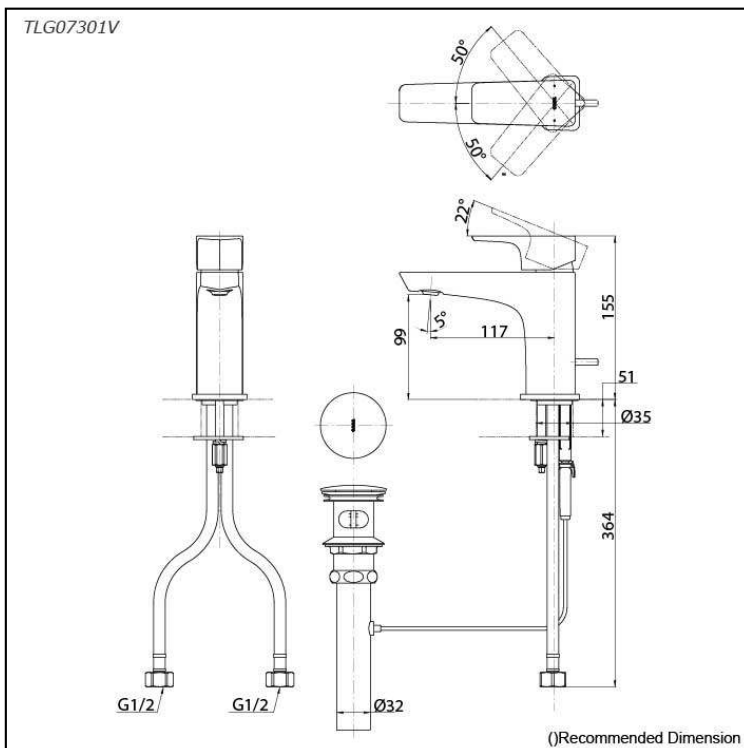

### Features

- A beauty of traditional craft in characteristic sculptural form
- V-shaped edge extends up to the end of the spout generate multi sided reflections
- Easy Installation and Usage
- Long lasting, COMFORT GLIDE mechanism for a smooth operation

### Specifications

Finish: Chrome  
Material: Brass  
Water Pressure: 0.05MPa~1.0MPa

### Parts description

- **TLG07301V**  
Single Lever Lavatory Faucet  
(w/ Pop-up Waste)

### Flow Rate

TLG07301V