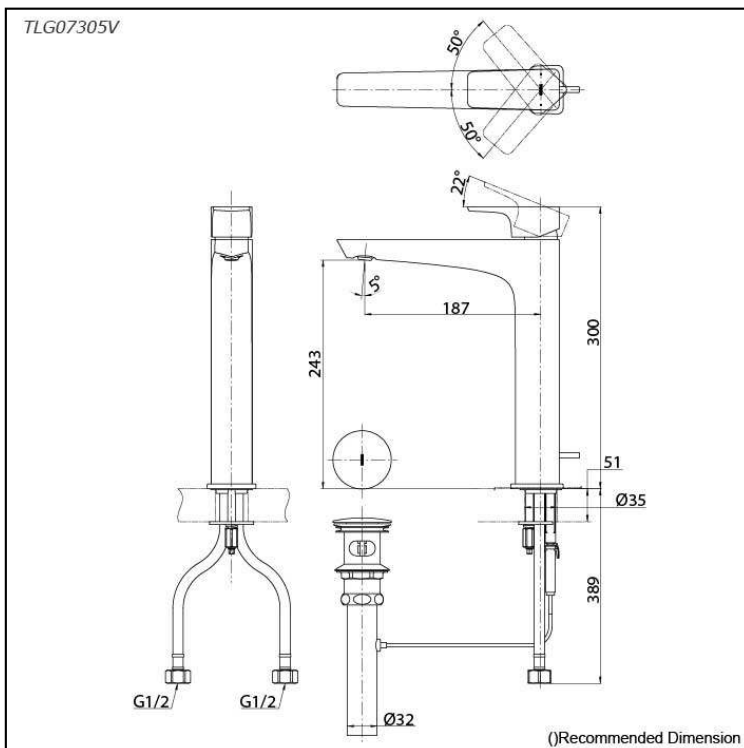

GE Series
Single Lever Lavatory Faucet
(w/ Pop-up Waste)

Features

- A beauty of traditional craft in characteristic sculptural form
- V-shaped edge extends up to the end of the spout generate multi sided reflections
- Easy Installation and Usage
- Long lasting, COMFORT GLIDE mechanism for a smooth operation

Specifications

Finish: Chrome
Material: Brass
Water Pressure: 0.05MPa~1.0MPa

Parts description

- **TLG07305V**
Single Lever Lavatory Faucet
(w/ Pop-up Waste)

redfin award 2018
winner

Flow Rate

TLG07305V