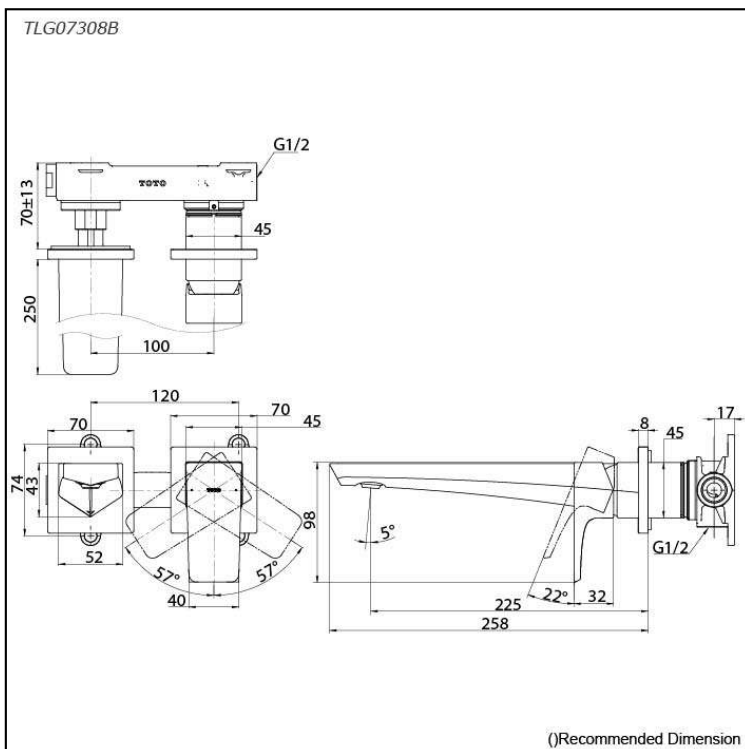

GE Series
 Wall-Mount Single Lever Lavatory Faucet
 (Long Spout) (w/o Pop-up Waste)

Features

- A beauty of traditional craft in characteristic sculptural form
- V-shaped edge extends up to the end of the spout generate multi sided reflections
- Easy Installation and Usage
- Long lasting, COMFORT GLIDE mechanism for a smooth operation

Specifications

Finish: Chrome
 Material: Brass
 Water Pressure: 0.05MPa~1.0MPa

Parts description

- **TLG07308B**
 Wall Mount Single Lever Lavatory Faucet
 (Long Spout) (w/o Waste Fittings)

Flow Rate

TLG07308B