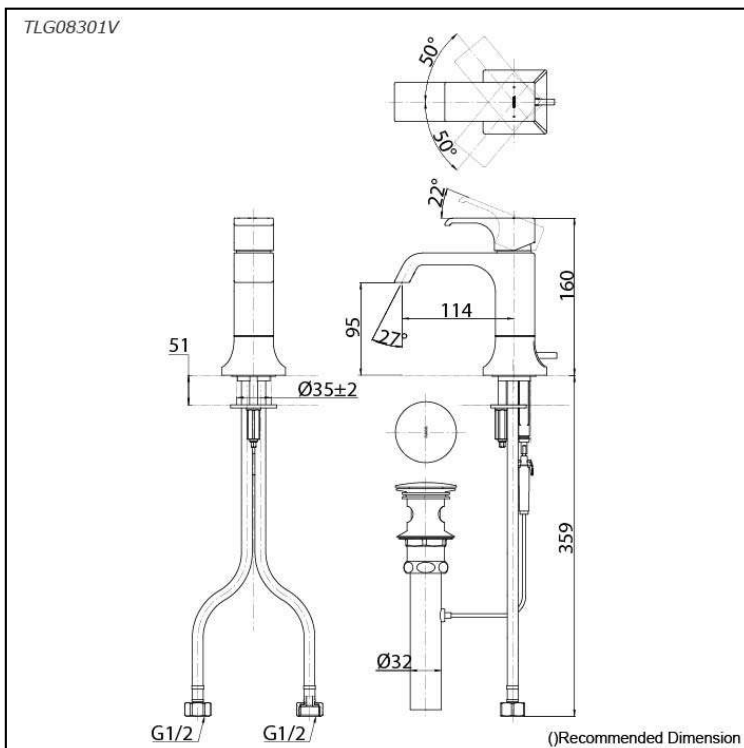

GC Series
Single Lever Lavatory Faucet
(w/ Pop-up Waste)

Features

- Breadth and symbolism of classic design in a contemporary form
- Elegant design that stood the test of time while transitioning to a modern design that reflects the present day
- Easy Installation and Usage
- Long lasting, COMFORT GLIDE mechanism for a smooth operation

Specifications

Finish: Chrome
Material: Brass
Water Pressure: 0.05MPa~1.0MPa

Parts description

- **TLG08301V**
Single Lever Lavatory Faucet
(w/ Pop-up Waste)

Flow Rate

TLG08301V