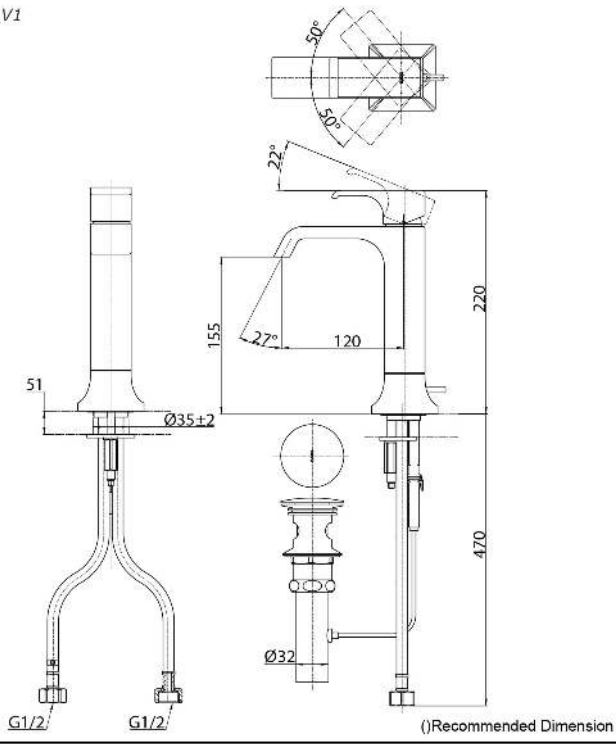

*GC Series
Single Lever Lavatory Faucet
(Semi-tall Vessel)
(w/ Pop-up Waste)*

Features

- Breadth and symbolism of classic design in a contemporary form
- Elegant design that stood the test of time while transitioning to a modern design that reflects the present day
- Easy Installation and Usage
- Long lasting, COMFORT GLIDE mechanism for a smooth operation

Specifications

Finish: Chrome
Material: Brass
Water Pressure: 0.05MPa~1.0MPa

Parts description

- **TLG08303V_V1**
Single Lever Lavatory Faucet
(w/ Pop-up Waste)

TLG08303V_V1

TLG08303V_V1

FAUCETS

Flow Rate