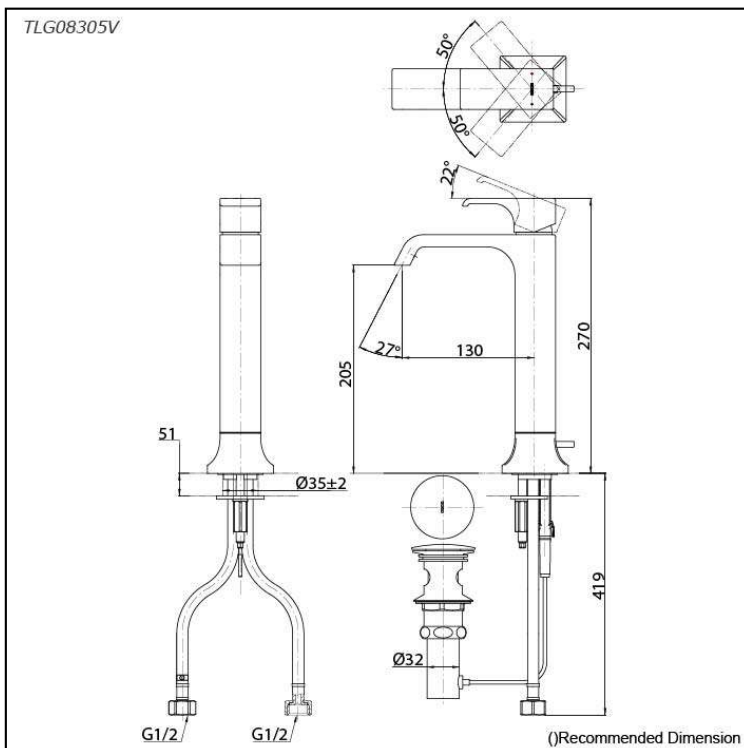

GC Series
Single Lever Lavatory Faucet
(w/ Pop-up Waste)

Features

- Breadth and symbolism of classic design in a contemporary form
- Elegant design that stood the test of time while transitioning to a modern design that reflects the present day
- Easy Installation and Usage
- Long lasting, COMFORT GLIDE mechanism for a smooth operation

Specifications

Finish: Chrome
Material: Brass
Water Pressure: 0.05MPa~1.0MPa

Parts description

- **TLG08305V**
Single Lever Lavatory Faucet
(w/ Pop-up Waste)

redfin award 2018
winner

Flow Rate

TLG08305V