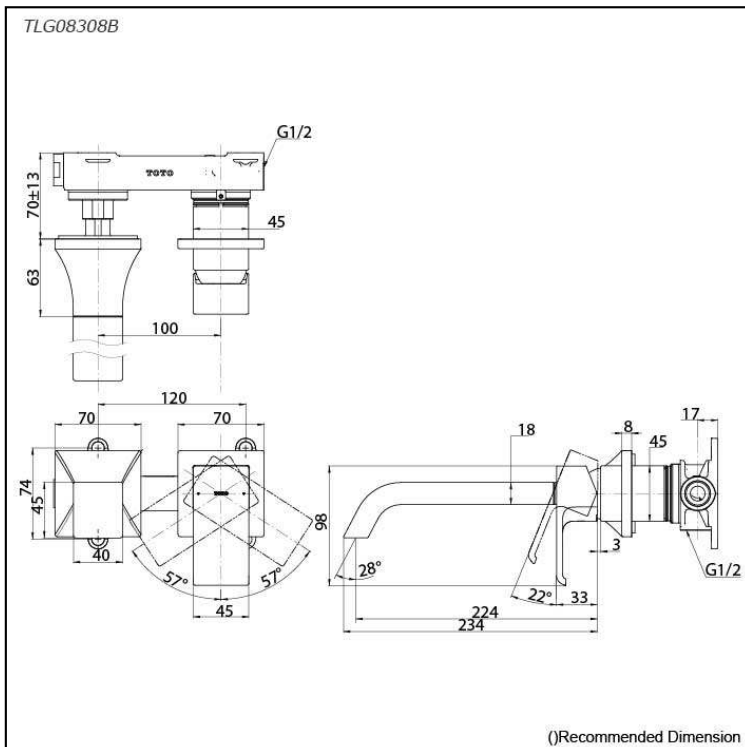

GC Series
 Wall-Mount Single Lever Lavatory Faucet
 (Long Spout) (w/o Pop-up Waste)

Features

- Breadth and symbolism of classic design in a contemporary form
- Elegant design that stood the test of time while transitioning to a modern design that reflects the present day
- Easy Installation and Usage
- Long lasting, COMFORT GLIDE mechanism for a smooth operation

Specifications

Finish: Chrome
 Material: Brass
 Water Pressure: 0.05MPa~1.0MPa

Parts description

- **TLG08308B**
 Wall Mount Single Lever Lavatory Faucet
 (Long Spout) (w/o Waste Fittings)

Flow Rate

TLG08308B