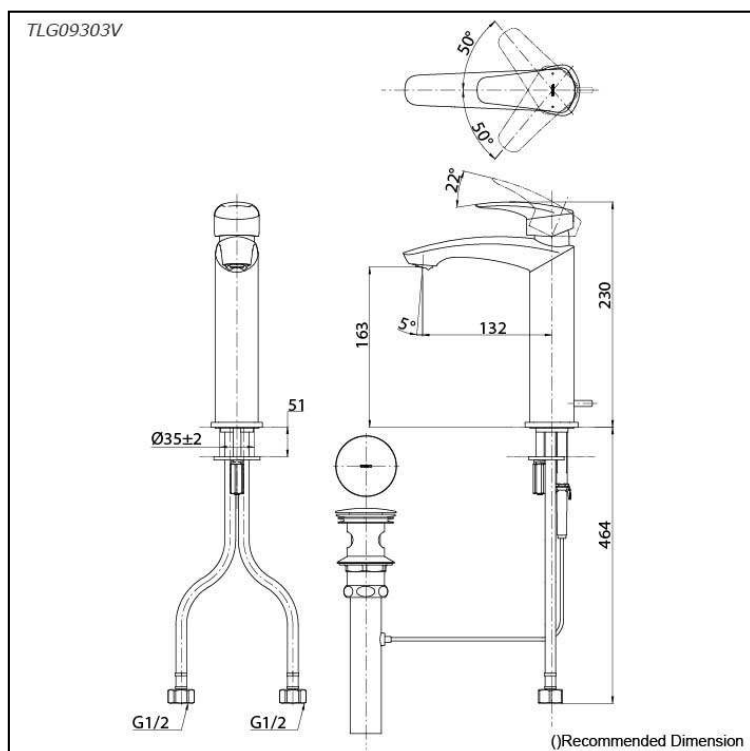

*GM Series
Single Lever Lavatory Faucet
(w/ Pop-up Waste)*

Features

- Bold parallel arches and reflective curves in an assertive design
- A majestic dignity of outstanding architecture - the arch of its spout and columnar body imposing a further accentuated presence that highlights its edges
- Easy Installation and Usage
- Long lasting, COMFORT GLIDE mechanism for a smooth operation

Specifications

Finish: Chrome
Material: Brass
Water Pressure: 0.05MPa~1.0MPa

Parts description

- **TLG09303V**
Single Lever Lavatory Faucet
(w/ Pop-up Waste)

Flow Rate

TLG09303V