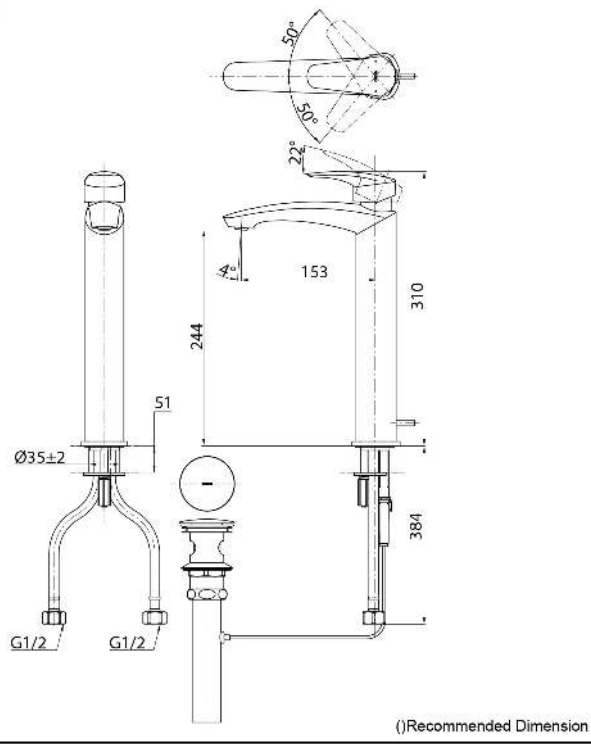

*GM Series
Single Lever Lavatory Faucet
(Tall Vessel)
(w/ Pop-up Waste)*

Features

- Bold parallel arches and reflective curves in an assertive design
- A majestic dignity of outstanding architecture - the arch of its spout and columnar body imposing a further accentuated presence that highlights its edges
- Easy Installation and Usage
- Long lasting, COMFORT GLIDE mechanism for a smooth operation

Specifications

Finish: Chrome
Material: Brass
Water Pressure: 0.05MPa~1.0MPa

Parts description

- **TLG09305V_V1**
Single Lever Lavatory Faucet
(w/ Pop-up Waste)

TLG09305V_V1

TLG09305V_V1

FAUCETS

Flow Rate