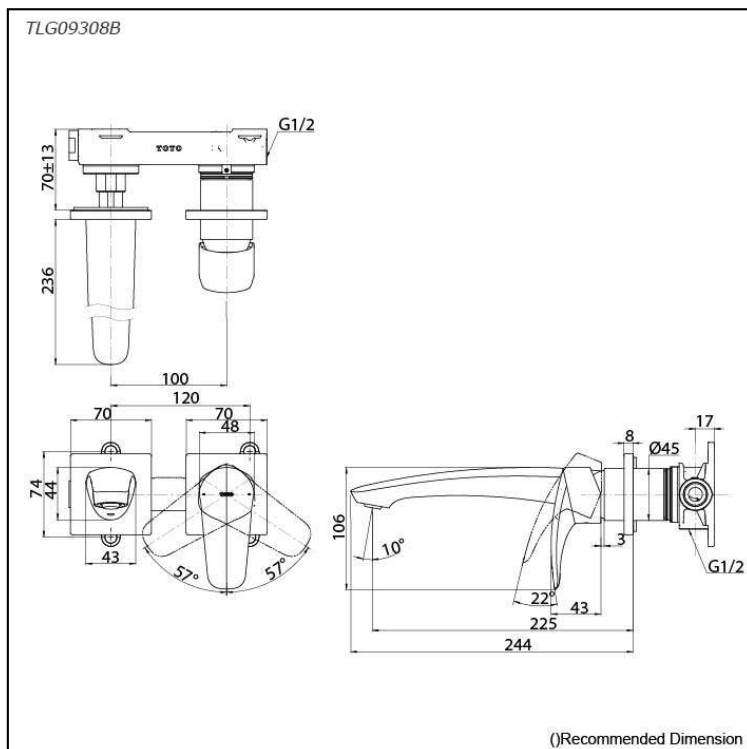

### Specifications

Finish: Chrome  
 Material: Brass  
 Water Pressure: 0.05MPa~1.0MPa

### Parts description

- **TLG09308B**  
 Wall Mount Single Lever Lavatory Faucet  
 (Long Spout) (w/o Waste Fittings)

### Flow Rate

TLG09308B