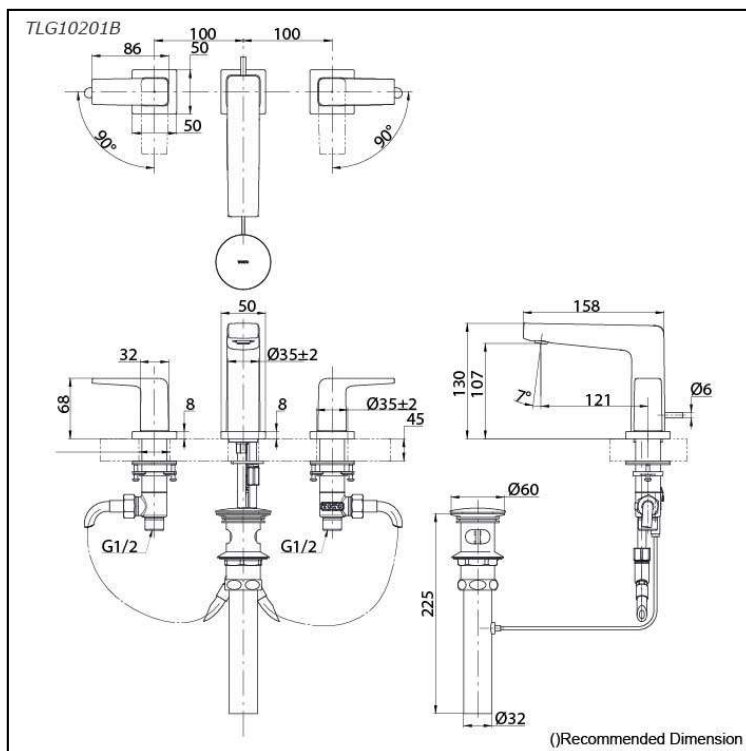

*GB Series
2 Handle Lavatory Faucet
(3-Holes) (w/ Pop-up Waste)*

Features

- Stately squareness and beveled edges imbue a space with dignity
- Gently beveled with balanced highlights accentuate the shape of the gradually narrowing spout
- Easy Installation and Usage

Specifications

Finish: Chrome
Material: Brass
Water Pressure: 0.05MPa~1.0MPa

Parts description

- **TLG10201B**
2 Handle Lavatory Faucet (3-Holes)
(w/ Pop-up Waste)

Flow Rate

TLG10201B