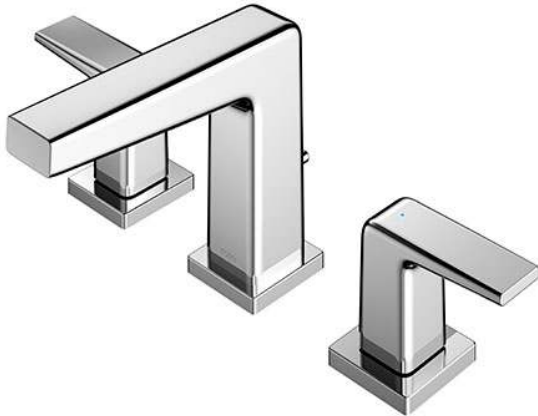

*GB Series
2 Handle Lavatory Faucet
(3-Holes) (w/ Pop-up Waste)*

Features

- Stately squareness and beveled edges imbue a space with dignity
- Gently beveled with balanced highlights accentuate the shape of the gradually narrowing spout
- Easy Installation and Usage

Specifications

Finish: Chrome
Material: Brass
Water Pressure: 0.05MPa~1.0MPa

Parts description

- **TLG10201B**
2 Handle Lavatory Faucet (3-Holes)
(w/ Pop-up Waste)

Flow Rate

TLG10201B