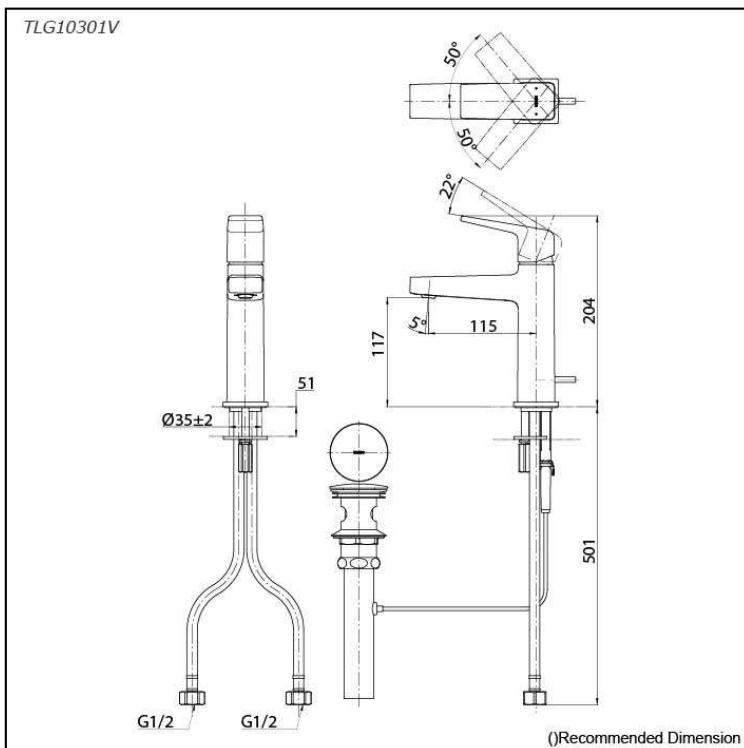

*GB Series  
Single Lever Lavatory Faucet  
(w/ Pop-up Waste)*

### Specifications

Finish: Chrome  
Material: Brass  
Water Pressure: 0.05MPa~1.0MPa

### Parts description

- **TLG10301V**  
Single Lever Lavatory Faucet  
(w/ Pop-up Waste)

## Flow Rate

TLG10301V