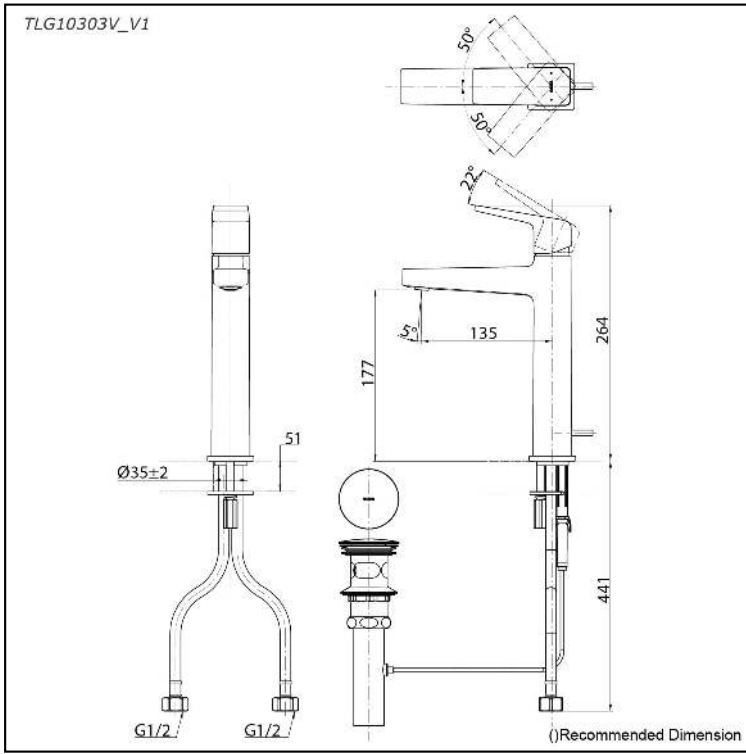

*GB Series
Single Lever Lavatory Faucet
(Semi-tall Vessel)
(w/ Pop-up Waste)*

Features

- Stately squareness and beveled edges imbue a space with dignity
- Gently beveled with balanced highlights accentuate the shape of the gradually narrowing spout
- Easy Installation and Usage
- Long lasting, COMFORT GLIDE mechanism for a smooth operation

Specifications

Finish: Chrome
Material: Brass
Water Pressure: 0.05MPa~1.0MPa

Parts description

- **TLG10303V_V1**
Single Lever Lavatory Faucet
(w/ Pop-up Waste)

TLG10303V_V1

FAUCETS

Flow Rate

TLG10303V_V1