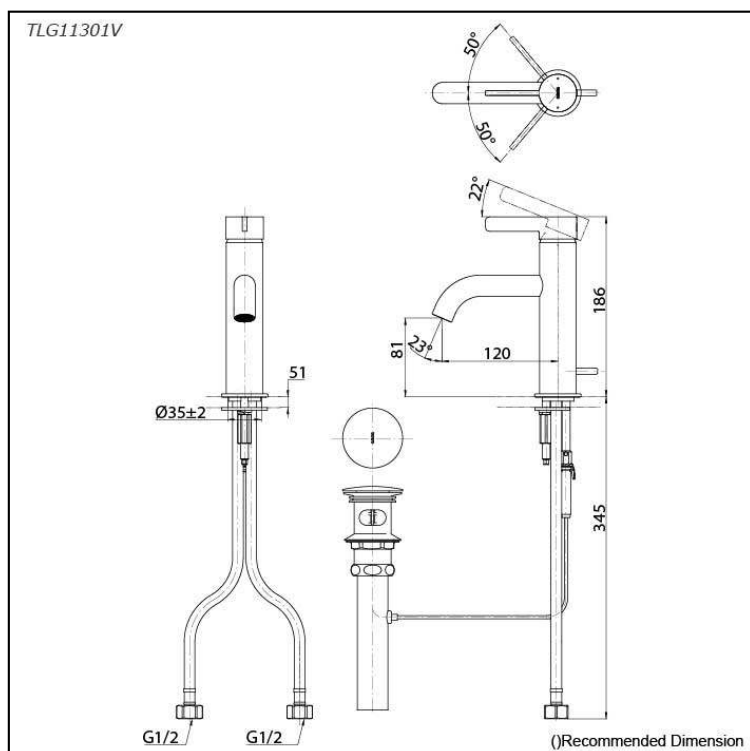

Specifications

Finish: Chrome
Material: Brass
Water Pressure: 0.05MPa~1.0MPa

Parts description

- **TLG11301V**
Single Lever Lavatory Faucet
(w/ Pop-up Waste)

res of line 2021

Flow Rate

TLG11301V