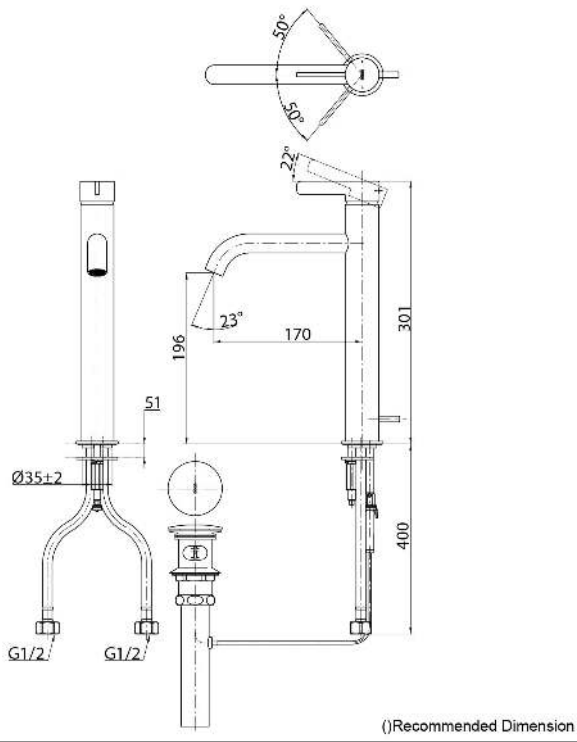

*GF Series
Single Lever Lavatory Faucet
(Tall Vessel)
(w/ Pop-up Waste)*

Features

- Refined cylinder with fine finished inspire a high-end luxury feel
- Delicate workmanship develop a hairline and polished finish that generates a rich contrast in textures that provide delightful feel to the touch
- Easy Installation and Usage
- Long lasting, COMFORT GLIDE mechanism for a smooth operation

Specifications

Finish: Chrome
Material: Brass
Water Pressure: 0.05MPa~1.0MPa

Parts description

- **TLG11305V_V1**
Single Lever Lavatory Faucet
(w/ Pop-up Waste)

TLG11305V_V1

TLG11305V_V1

FAUCETS

Flow Rate