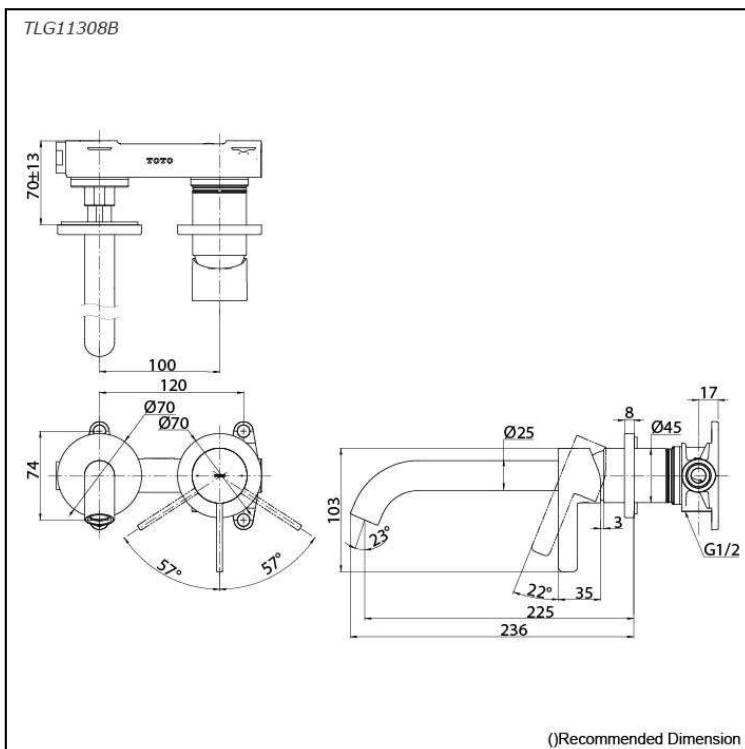

### Specifications

Finish: Chrome  
 Material: Brass  
 Water Pressure: 0.05MPa~1.0MPa

### Parts description

- **TLG11308B**  
 Wall Mount Single Lever Lavatory Faucet  
 (Long Spout) (w/o Waste Fittings)

### Flow Rate

TLG11308B