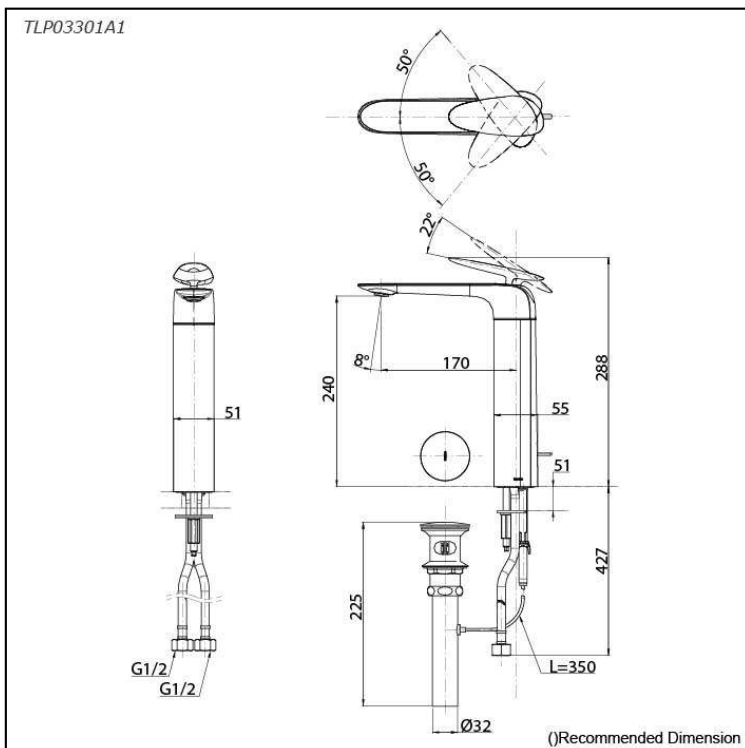

ZA Series
Single Lever Lavatory Faucet
(w/ Pop-up Waste)

Features

- Lightness and dignity in a natural shape for a timeless design
- Sharp edges, beauty of generous curves combines with the contrast of polished and hairline finishes in a modulated design which achieves a balance of a different order.
- An asymmetrical shaped like a small stone handle gives a beautiful aesthetic appearance at all angles with a rhythmically approach
- Easy Installation and Usage
- Long lasting, COMFORT GLIDE mechanism for a smooth operation

Specifications

Finish: Chrome
Material: Brass
Water Pressure: 0.05Mpa~1.0Mpa

Parts description

- **TLP03301A1**
Single Lever Lavatory Faucet
(w/ Pop-up Waste)

Flow Rate

TLP03301A1