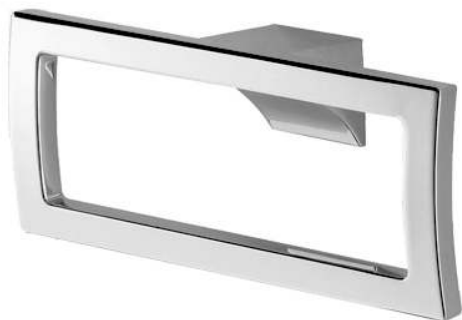

G Selection
Robe Hook

Features

- Gorgeous and Generous Design
- Beautiful Curves, Noble Quality
- Easy to use and install

Specifications

Size: 200W x 47D x 74H mm

Parts description

- **YTT903C**
Towel Ring