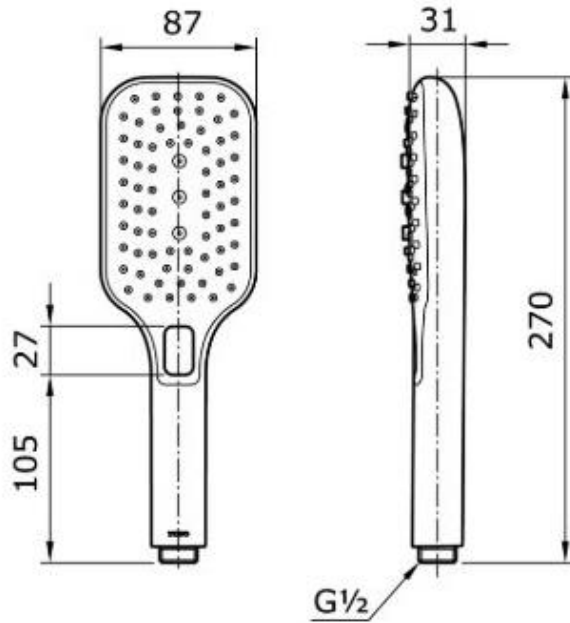

Copyright © W. ATELIER SDN. BHD., All rights reserved.

All photos and specification in this brochure are only for illustration and do not necessarily represent the final standard specification. Manufacturer reserve the rights to make further improvements and changes, where appropriate during design development. Therefore, they shall not form part of an offer or contract.