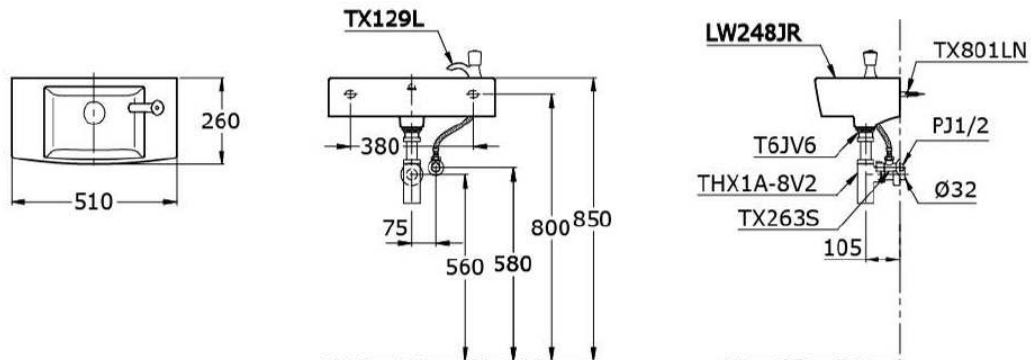

TOTO

Perfection by Design

Type No. : LW248JR
Description : Wall Hung Basin
Size : 510W x 260D mm

Technical Specification :

Copyright © W.ATELIER SDN. BHD. All rights reserved.

All photos and specification in this brochure are only for illustration and do not necessarily represent the final standard specification. Manufacturer reserve the rights to make further improvements and changes, where appropriate during design development. Therefore, they shall not form part of an offer or contract.