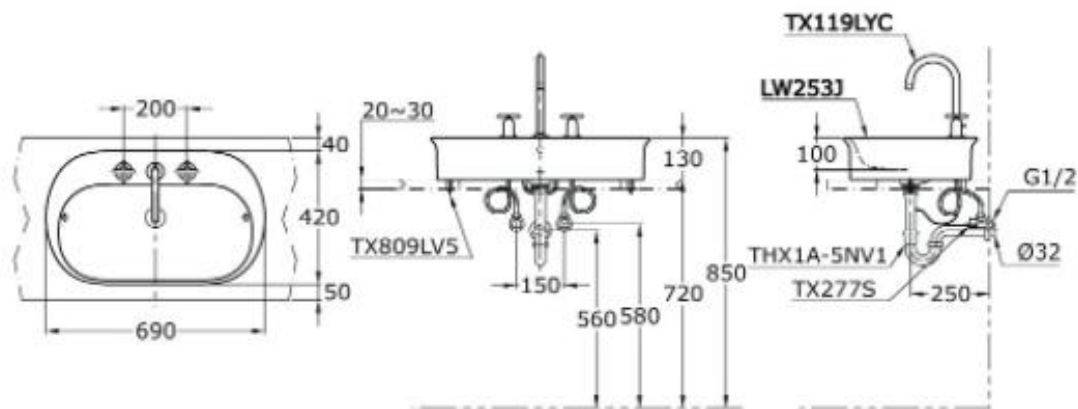

TOTO

Perfection by Design

Type No. : LW253J
Description : Vessel Console Basin
Size : 690W x 420D x 130H mm

Technical Specification :

Copyright © W.ATELIER SDN. BHD. All rights reserved.

All photos and specification in this brochure are only for illustration and do not necessarily represent the final standard specification. Manufacturer reserve the rights to make further improvements and changes, where appropriate during design development. Therefore, they shall not form part of an offer or contract.