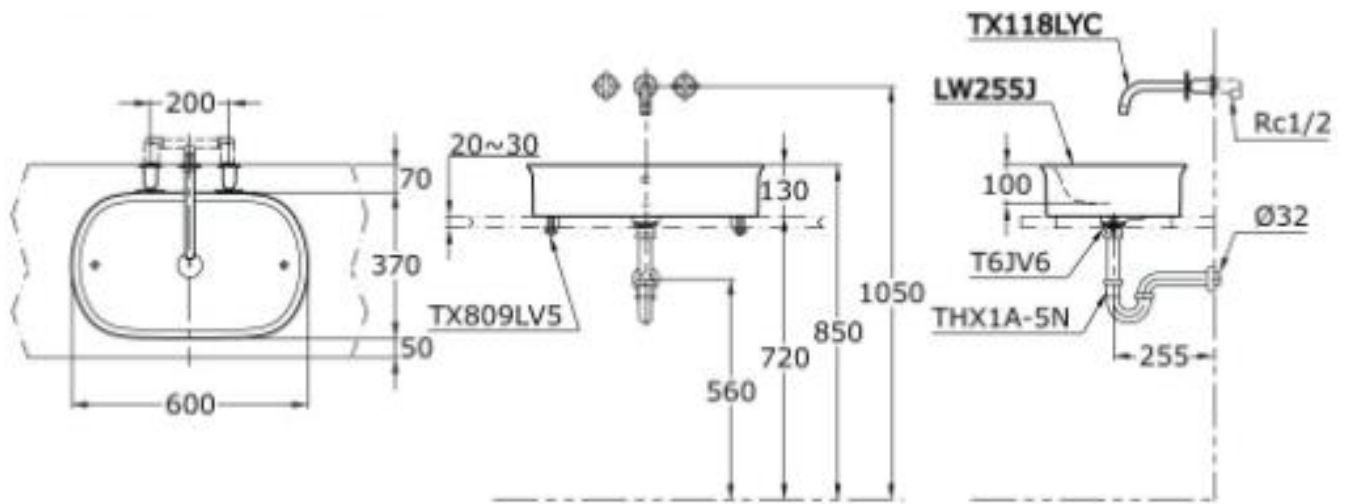

TOTO

Perfection by Design

Type No. : LW255J
Description : Vessel Console Basin
Size : 600W x 370D x 130H mm

Technical Specification :

Copyright © W.ATELIER SDN. BHD. All rights reserved.

All photos and specification in this brochure are only for illustration and do not necessarily represent the final standard specification. Manufacturer reserve the rights to make further improvements and changes, where appropriate during design development. Therefore, they shall not form part of an offer or contract.