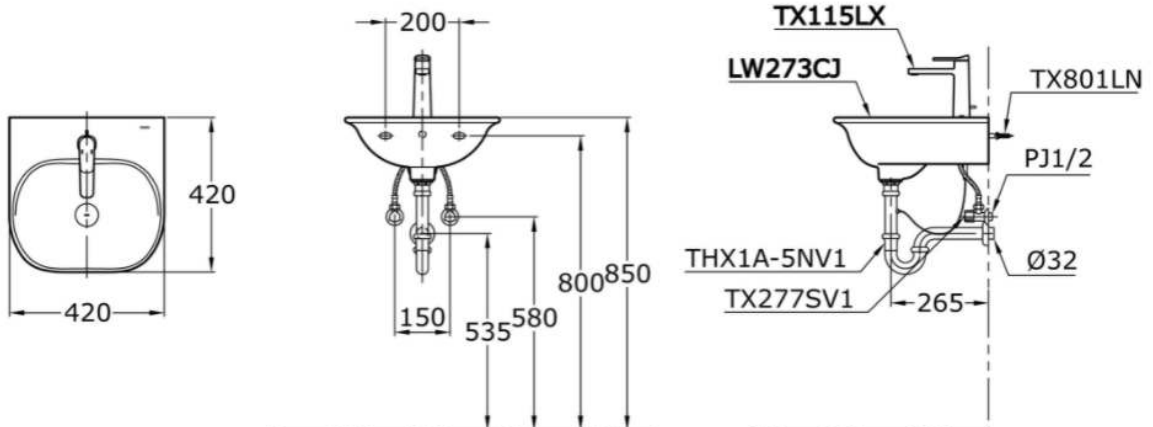

TOTO

Perfection by Design

Type No. : LW273CJ
Description : Wall Hung Basin Set
Size : 420W x 420D x 170H mm

Technical Specification :

Copyright © W.ATELIER SDN. BHD. All rights reserved.

All photos and specification in this brochure are only for illustration and do not necessarily represent the final standard specification. Manufacturer reserve the rights to make further improvements and changes, where appropriate during design development. Therefore, they shall not form part of an offer or contract.