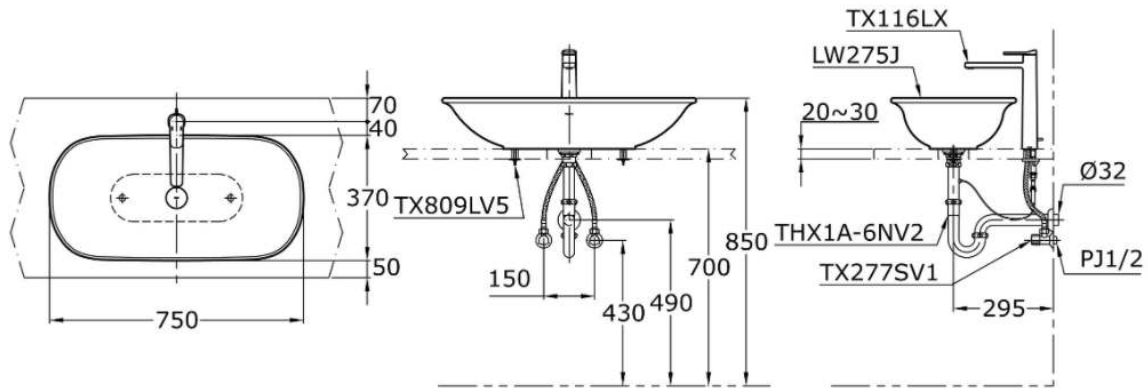

TOTO

Perfection by Design

Type No. : LW275J
Description : Console Basin
Size : 750W x 370D x 150H mm

Technical Specification :

Copyright © W. ATELIER SDN. BHD., All rights reserved.

All photos and specification in this brochure are only for illustration and do not necessarily represent the final standard specification. Manufacturer reserve the rights to make further improvements and changes, where appropriate during design development. Therefore, they shall not form part of an offer or contract.