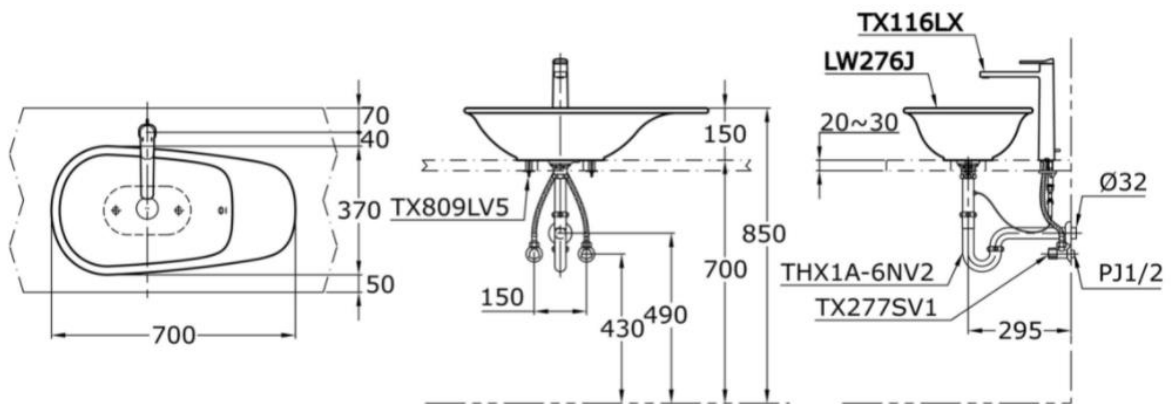

TOTO

Perfection by Design

Type No. : LW276J
Description : Console Basin
Size : 700/548W x 370D x 150H mm

Technical Specification :

Copyright © W. ATELIER SDN. BHD. All rights reserved.

All photos and specification in this brochure are only for illustration and do not necessarily represent the final standard specification. Manufacturer reserve the rights to make further improvements and changes, where appropriate during design development. Therefore, they shall not form part of an offer or contract.