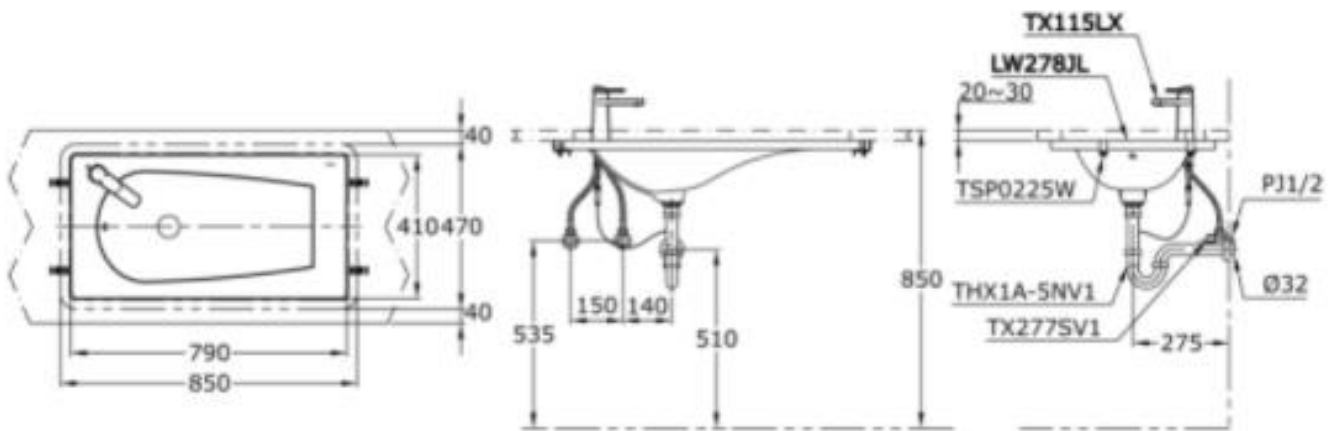

TOTO

Perfection by Design

Type No. : LW278JL
Description : Undercounter Basin
Size : 850W x 470D x 175H mm

Technical Specification :

Copyright © W. ATELIER SDN. BHD. All rights reserved.

All photos and specification in this brochure are only for illustration and do not necessarily represent the final standard specification. Manufacturer reserve the rights to make further improvements and changes, where appropriate during design development. Therefore, they shall not form part of an offer or contract.