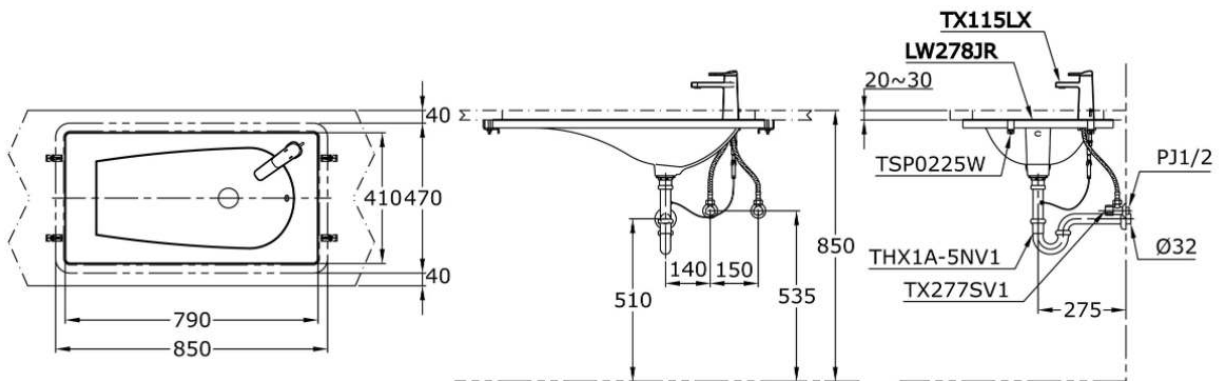

TOTO

Perfection by Design

Type No. : LW278JR
Description : Undercounter Basin
Size : 850W x 470D x 175H mm

Technical Specification :

Copyright © W. ATELIER SDN. BHD. All rights reserved.

All photos and specification in this brochure are only for illustration and do not necessarily represent the final standard specification. Manufacturer reserve the rights to make further improvements and changes, where appropriate during design development. Therefore, they shall not form part of an offer or contract.