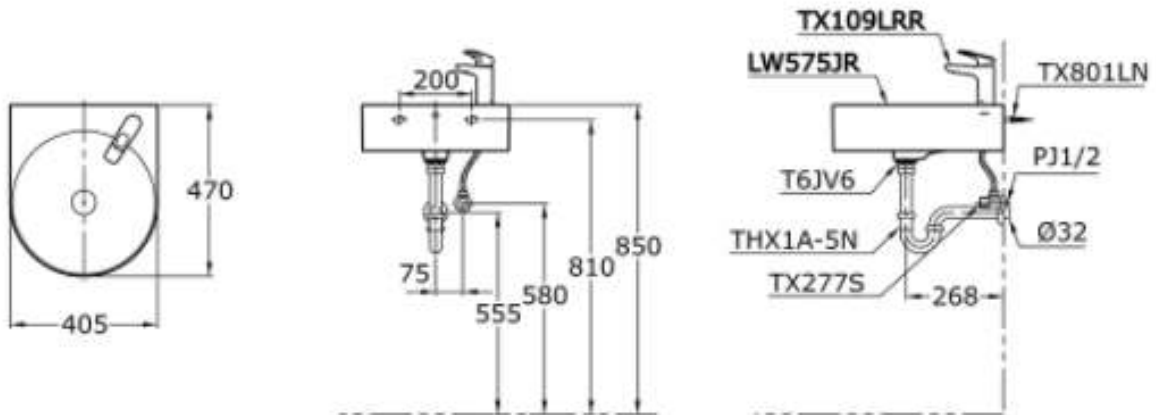

TOTO

Perfection by Design

Type No. : LW575JR
Description : Wall Hung Basin
Size : 405W x 470D mm

Technical Specification :

Copyright © W. ATELIER SDN. BHD. All rights reserved.

All photos and specification in this brochure are only for illustration and do not necessarily represent the final standard specification. Manufacturer reserve the rights to make further improvements and changes, where appropriate during design development. Therefore, they shall not form part of an offer or contract.