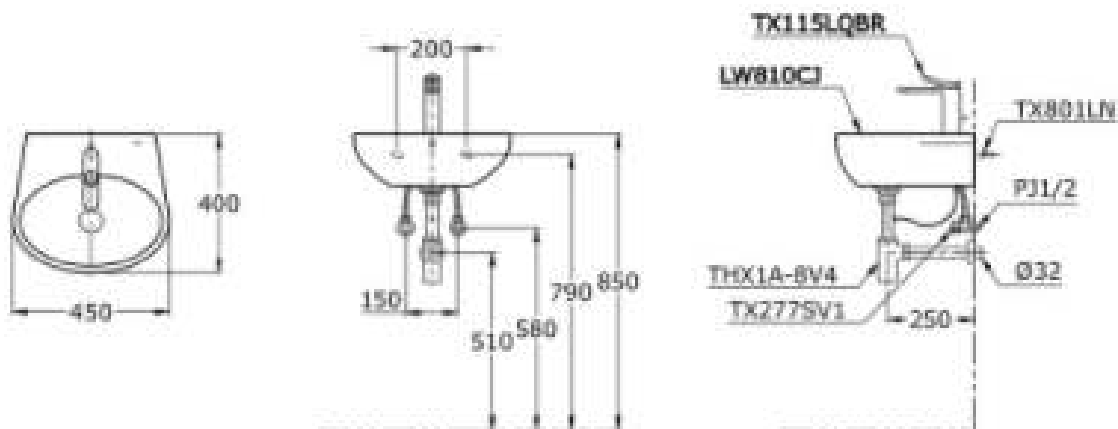

TOTO

Perfection by Design

Type No. : LW810CJ
Description : Wall Hung Lavatory
Size : 450W x 400D mm

Technical Specification :

Copyright © W. ATELIER SDN. BHD. All rights reserved.

All photos and specification in this brochure are only for illustration and do not necessarily represent the final standard specification. Manufacturer reserve the rights to make further improvements and changes, where appropriate during design development. Therefore, they shall not form part of an offer or contract.